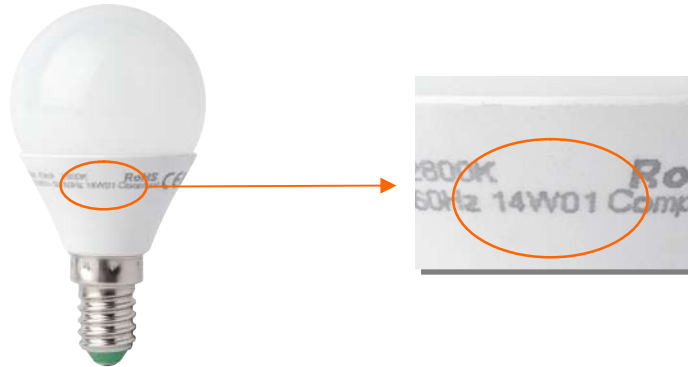

Remarks:

¹ The production schedule (date code) can be found on the lamp: