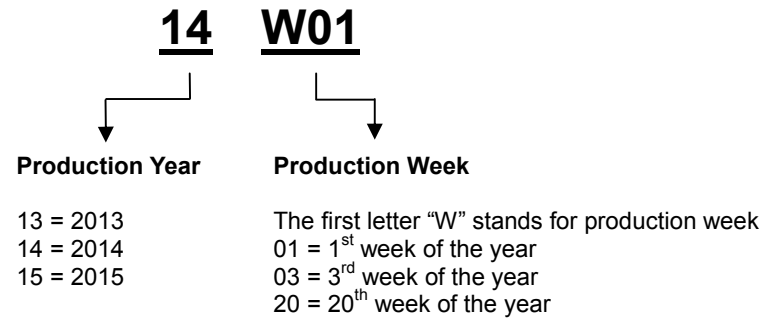

Date Code

For example, a lamp with a production schedule of 20th week of Year 2014, the date code will be "14W20".

A lamp with a product schedule ON or AFTER 20th week of Year 2014

The lamp may be produced on the 25th week of Year 2014, 1st of Year 2015, 10th of Year 2015, etc. Then the date code will be 14W25, 15W01 and 15W10 respectively.

A lamp with a product schedule BEFORE 20th week of Year 2014

The lamp may be produced on the 2nd week of Year 2014, 5th week of Year 2014, 18th week of Year 2014, then the date code will be 14W02, 14W05 and 14W18 respectively.

The minimum and maximum numbers of LED lamp compatible depend upon the performance of the dimmer, which is subject to the status of the manufacturer's technology. Due to possible variations in country dimmer module specifications, please contact your local distributor for a list of compatible dimmers before installation.
Copyright © MEGAMAN® 2016. All rights reserved.

All the information contained within this publication was correct at the time of update and is subject to change without prior notice.
All other trademarks mentioned are the property of their respective owners.