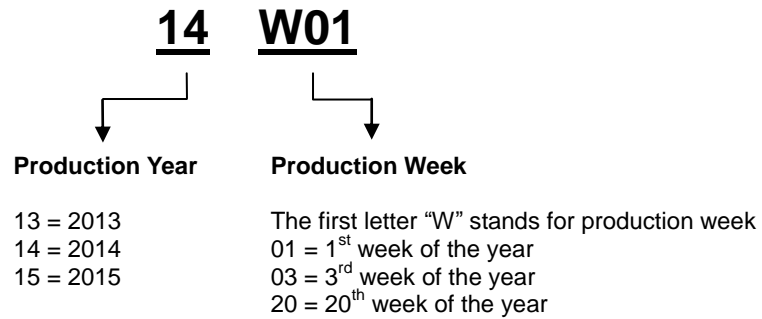

China, France, HongKong, Italy, Norway, Turkey and U.A.E.

Manufacturer	Model No.	Voltage (V)	Wattage (W)	LR5006wDG-WFL							
				China and Norway				France, Italy, Qatar, Turkey and U.A.E.		HongKong	
				Produced before 23 <sup>th</sup> week of 2015 <sup>1</sup>	Produced on 23 <sup>th</sup> week of 2015 <sup>1</sup>	Produced after 23 <sup>th</sup> week of 2015 and before 05 <sup>th</sup> of 2016 <sup>1</sup>	Produced on or after 05 <sup>th</sup> week of 2016 <sup>1</sup>	Produced on or before 09 <sup>th</sup> week of 2015 <sup>1</sup>	Produced after 09 <sup>th</sup> week of 2015 <sup>1</sup>	Produced on or before 02 <sup>th</sup> week of 2015 <sup>1</sup>	Produced after 02 <sup>th</sup> week of 2015 <sup>1</sup>
Vi-ko	90 30 48	220	600		1 to 2	1 to 6	1 to 6		1 to 6	1 to 6	1 to 6
Vimar	Plana 14150	230	100-500		1 to 2	1 to 6	2 to 6		1 to 6	1 to 6	2 to 6
Vivian	D-21102	220-240	1000		1 to 3	1 to 6	1 to 6		1 to 6	1 to 6	1 to 6
VS	554591	220-240	5-250	1 to 1		1 to 6	1 to 6			1 to 6	1 to 6
VS	554592	220-240	5-500	1 to 6			1 to 6				1 to 6
Wilts	WPDIMWH401	230	7-40(LED)	1 to 3		1 to 6	1 to 6			1 to 6	1 to 6
Wonpro	WF Series	250	500			1 to 6	1 to 6		1 to 6	1 to 6	1 to 6
Zano	ZBARLED 1000	230	1000	1 to 1		1 to 6			1 to 6	1 to 6	
Zano	ZGRID:LED	230	5-250			1 to 6			1 to 6	1 to 6	
Zano	ZGRID500	230	50(LED)			1 to 6			1 to 6	1 to 6	

**Remarks:**

<sup>1</sup> The production schedule (date code) can be found on the lamp:

**Date Code**

For example, a lamp with a production schedule of 20<sup>th</sup> week of Year 2014, the date code will be "14W20".