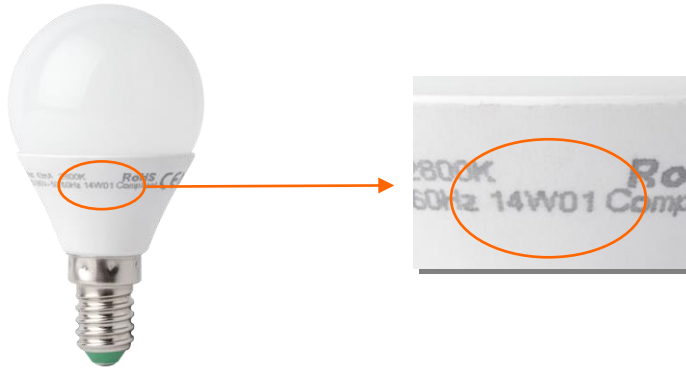

Remarks:

¹ The production schedule (date code) can be found on the lamp: