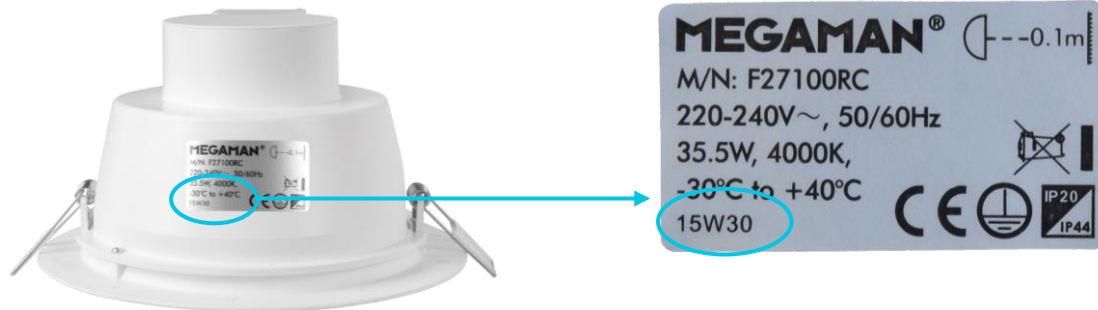

Remarks:

¹The production schedule (date code) can be found on the luminaire: