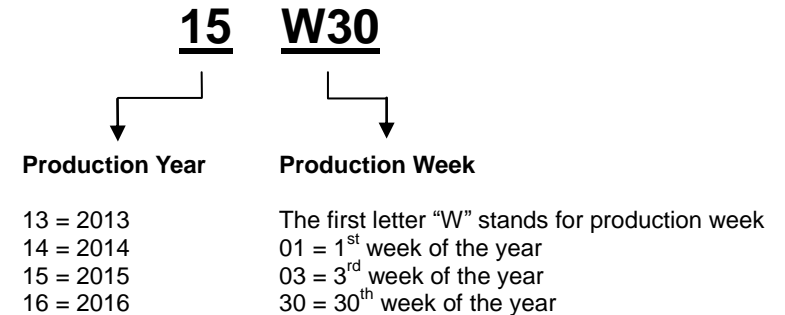

Date Code

For example, a luminaire with a production schedule of 30th week of Year 2015, the date code will be "15W30".

A luminaire with a product schedule ON or AFTER 30th week of Year 2015

The luminaire may be produced on the 35th week of Year 2015, 45st of Year 2015, 1th of Year 2016, etc. Then the date code with be 15W35, 15W45 and 16W01 respectively.

A luminaire with a product schedule BEFORE 30th week of Year 2015

The luminaire may be produced on the 2nd week of Year 2015, 5th week of Year 2015, 18th week of Year 2015, then the date code with be 15W02, 15W05 and 15W18 respectively.

The minimum and maximum numbers of LED luminaire compatible depend upon the performance of the dimmer, which is subject to the status of the manufacturer's technology. Due to possible variations in country dimmer module specifications, please contact your local distributor for a list of compatible dimmers before installation.
Copyright © MEGAMAN® 2016. All rights reserved.

All the information contained within this publication was correct at the time of update and is subject to change without prior notice.
All other trademarks mentioned are the property of their respective owners.