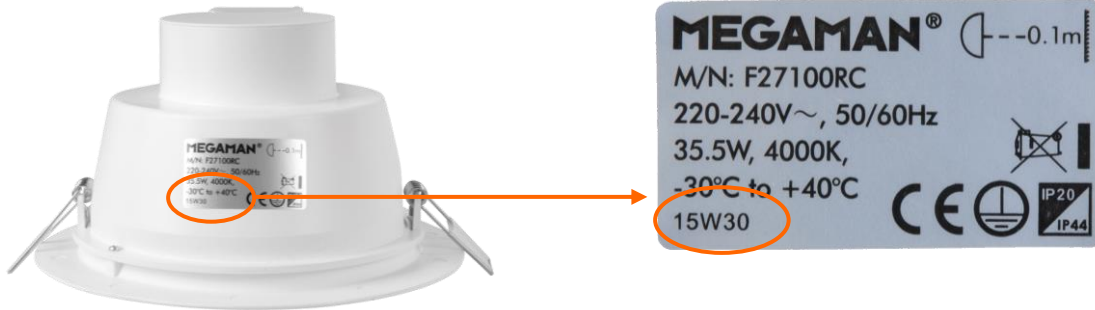

Remarks:

¹The production schedule (date code) can be found on the luminaire:

Date Code

15

W30

Production Year

Production Week

- 13 = 2013
- 14 = 2014
- 15 = 2015
- 16 = 2016

The first letter "W" stands for production week
01 = 1st week of the year
03 = 3rd week of the year
20 = 20th week of the year

For example, a luminaire with a production schedule of 30th week of Year 2015, the date code will be "15W30".

A luminaire with a product schedule ON or AFTER 30th week of Year 2015

The luminaire may be produced on the 35th week of Year 2015, 45st of Year 2015, 1th of Year 2016, etc. Then the date code with be 15W35, 15W45 and 16W01 respectively.

A luminaire with a product schedule BEFORE 30th week of Year 2015

The luminaire may be produced on the 2nd week of Year 2015, 5th week of Year 2015, 18th week of Year 2015, then the date code with be 15W02, 15W05 and 15W18 respectively.

The minimum and maximum numbers of LED luminaire compatible depend upon the performance of the dimmer, which is subject to the status of the manufacturer's technology. Due to possible variations in country dimmer module specifications, please contact your local distributor for a list of compatible dimmers before installation.
Copyright © MEGAMAN® 2016. All rights reserved.

All the information contained within this publication was correct at the time of update and is subject to change without prior notice.
All other trademarks mentioned are the property of their respective owners.