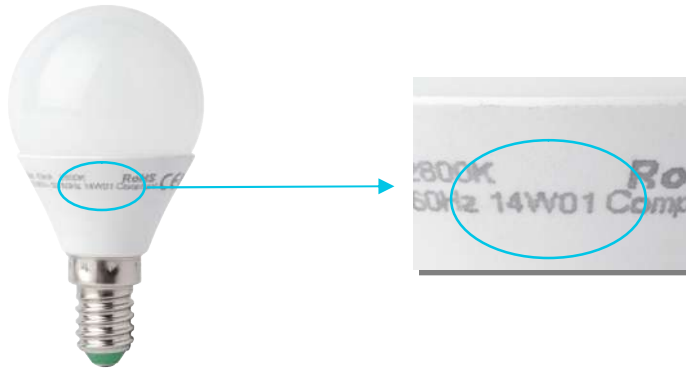

Remarks:

¹ The production schedule (date code) can be found on the lamp: