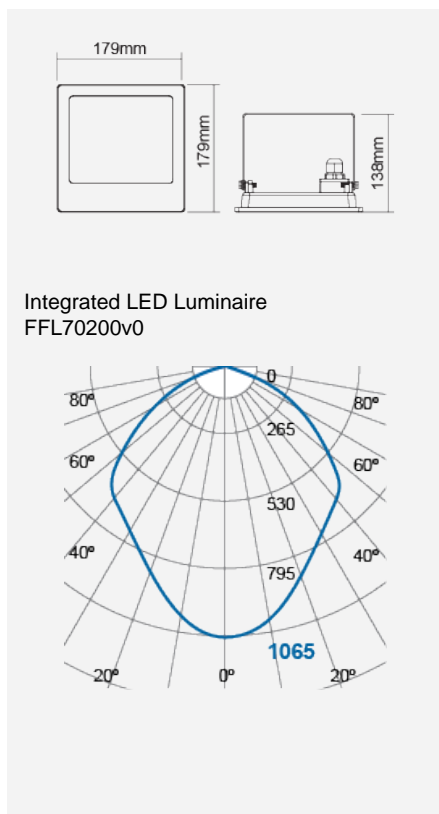

# TOTT M Floodlight (Integrated) - IP65

Product Code:

**FFL70200v0**

Electrical Data	
Voltage (V)	220-240V
Power Factor	>0.9
Product Data	
Product Wattage (W)	24
Beam Angle ( ° )	100
Tilting Angle ( ° )	160
Colour Temperature (K)	Warmwhite (3000K), Coolwhite (4000K)
Colour Render Index (Ra)	>Ra80
Colour	Black (BK23)
Protection Class	Class II
Dimmable	No
Operating Temperature	-30 ° C to +40 ° C
Weight (g)	485
Application	Billboards, Gate areas, Pillar Facades, Signages
Performance Data	
Max. Luminous Intensity (cd)	1065
Luminous Flux (lm)	2300
Luminous Efficacy (lm/W)	96
Rated Life (hrs)	50000
IP Rating	IP65
Product Dimensions	
Length (mm)	179
Width (mm)	179
Height (mm)	138

[www.megaman.cc](http://www.megaman.cc)

m	Lux	Ø cm
0.5	4260	119
1	1065	238
1.5	473	358
2	266	477

Beam angle = 100°