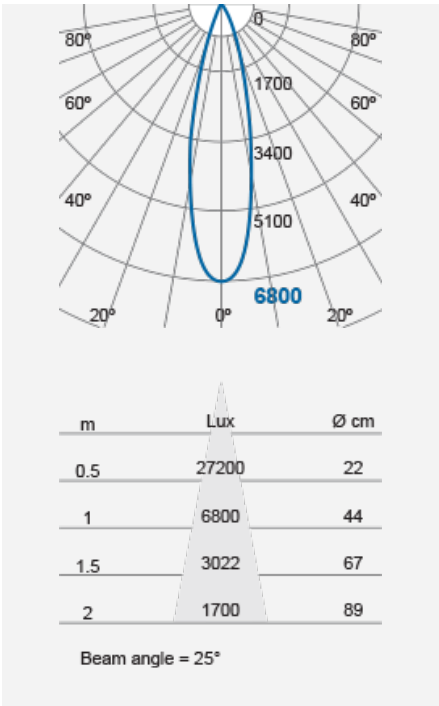

Product Code: F10314PD+IP44

MEGAMAN® 2005-2018. All Rights Reserved.
This document is for informational purpose only.

MEGAMAN® reserves the right to make changes from time to time in the interest of product developments without prior notification to any products herein.
www.megaman.cc