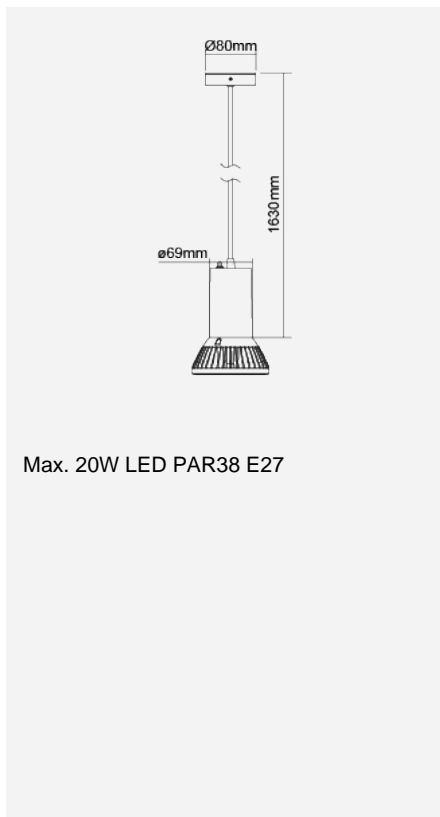

ARTCO-PAR Suspended Luminaire (PAR38) - IP44

Product Code:

F10314PD+IP44

Product Data	
Max. Wattage (W)	20
Light Source	LED PAR38
Lamp Base	E27
Colour	White (WH12), Silver (SV12), Black (BK12)
Materials	Polypropylene compound
Protection Class	Class II
Dimmable	N/A
Weight (g)	220
Application	Dinning rooms, Kitchens, Market stalls, Pantries
Performance Data	
IP Rating	IP44
Product Dimensions	
Diameter (mm)	80
Height (mm)	1630

Product Code: F10314PD+IP44

MEGAMAN® 2005-2018. All Rights Reserved.
This document is for informational purpose only.

MEGAMAN® reserves the right to make changes from time to time in the interest of product developments without prior notification to any products herein.