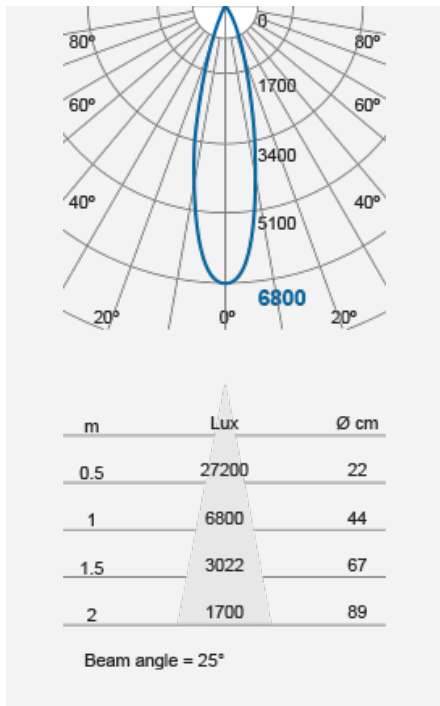

Product Code: F10314PD

MEGAMAN® 2005-2018. All Rights Reserved.

This document is for informational purpose only.

MEGAMAN® reserves the right to make changes from time to time in the interest of product developments without prior notification to any products herein.

www.megaman.cc