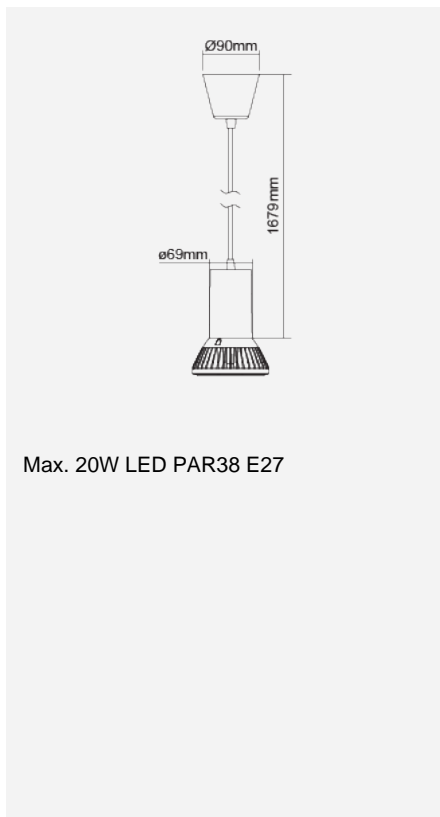

ARTCO-PAR Suspended Luminaire (PAR38)

Product Code:

F11914PD

Product Data	
Max. Wattage (W)	20
Light Source	LED PAR38
Lamp Base	E27
Colour	White (WH12), Silver (SV12), Black (BK12)
Materials	Polypropylene compound
Protection Class	Class II
Dimmable	N/A
Weight (g)	180
Application	Dinning rooms, Kitchens, Market stalls, Pantries
Performance Data	
IP Rating	IP20
Product Dimensions	
Diameter (mm)	90
Height (mm)	1679

www.megaman.cc

Product Code: F11914PD