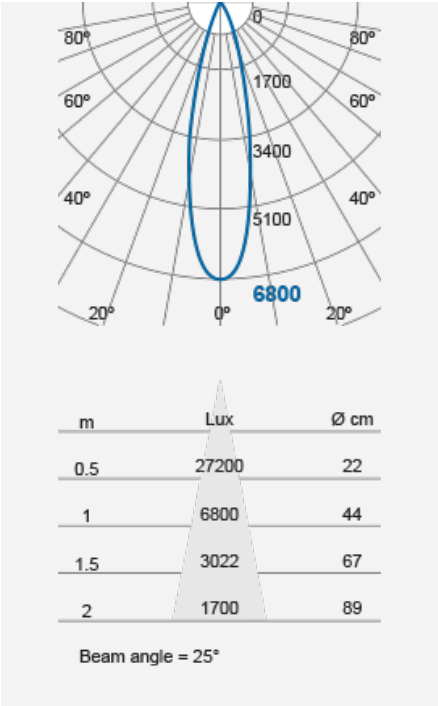

Product Code: F11914PD