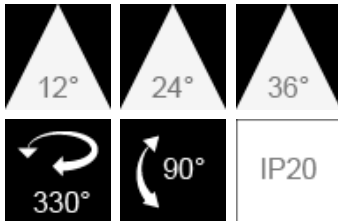

MARCO Mini Track Lighting (Integrated)

Product Code:

FTA70000v0

Electrical Data	
Voltage (V)	220-240V
Power Factor	>0.9
Product Data	
Product Wattage (W)	12
Beam Angle (°)	12, 24, 36
Rotating Angle (°)	330
Tilting Angle (°)	90
Colour Temperature (K)	Warmwhite (2800K), Coolwhite (4000K)
Colour Render Index (Ra)	Ra80
Colour Consistency (SDCM)	6
Colour	White (WH26), Silver (SV28), Black (BK24)
Materials	Aluminium
Protection Class	Class
Dimmable	No
Operating Temperature	-30 ° C to +40 ° C
Application	Hotels, Museums, Restaurants, Shop Lighting, Showrooms
Performance Data	
Max. Luminous Intensity (cd)	10000 [12 °], 5500 [24 °], 2650 [36 °]
Luminous Flux (lm)	900 [2800K/12 °], 950 [4000K/12 °], 950 [2800K/24 ° /36 °], 1000 [4000K/24 ° /36 °]
Luminous Efficacy (lm/W)	75 [2800K/12 °], 79 [4000K/12 °], 79 [2800K/24 ° /36 °], 83 [4000K/24 ° /36 °]
Rated Life (hrs)	25000hrs at L70 B50 at Ta 25 ° C
Product Dimensions	
Diameter (mm)	50
Height (mm)	128

www.megaman.cc

m	Lux	Ø cm
0.5	22000	21
1	5500	43
1.5	2444	64
2	1375	85

Beam angle = 24°

FTA70000v0-36 °

Remarks: Accessories:

LA10034 Honeycomb louver