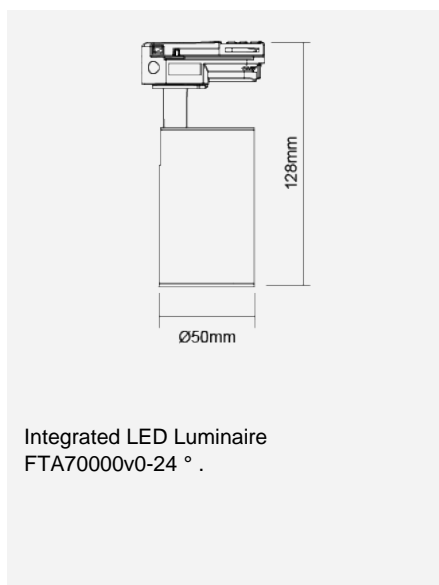

MARCO Mini Track Lighting (Integrated)

Product Code:

FTA70000v0

Electrical Data	
Voltage (V)	220-240V
Power Factor	>0.9
Product Data	
Product Wattage (W)	12
Beam Angle (°)	12, 24, 36
Rotating Angle (°)	330
Tilting Angle (°)	90
Colour Temperature (K)	Warmwhite (2800K), Coolwhite (4000K)
Colour Render Index (Ra)	Ra80
Colour Consistency (SDCM)	6
Colour	White (WH26), Silver (SV28), Black (BK24)
Materials	Aluminium
Protection Class	Class
Dimmable	No
Operating Temperature	-30 ° C to +40 ° C
Application	Hotels, Museums, Restaurants, Shop Lighting, Showrooms
Performance Data	
Max. Luminous Intensity (cd)	10000 [12 °], 5500 [24 °], 2650 [36 °]
Luminous Flux (lm)	900 [2800K/12 °], 950 [4000K/12 °], 950 [2800K/24 ° /36 °], 1000 [4000K/24 ° /36 °]
Luminous Efficacy (lm/W)	75 [2800K/12 °], 79 [4000K/12 °], 79 [2800K/24 ° /36 °], 83 [4000K/24 ° /36 °]
Rated Life (hrs)	25000hrs at L70 B50 at Ta 25 ° C
Product Dimensions	
Diameter (mm)	50
Height (mm)	128

www.megaman.cc

m	Lux	Ø cm
0.5	22000	21
1	5500	43
1.5	2444	64
2	1375	85

Beam angle = 24°

FTA70000v0-36 °

Remarks: Accessories:

LA10034 Honeycomb louver