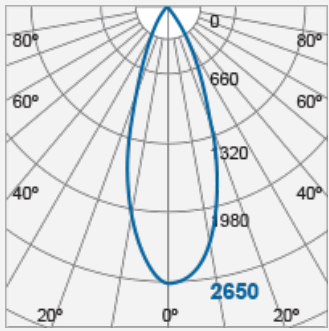

MARCO Mini Track Lighting (Integrated)

Product Code:

FTA70000v0

Electrical Data	
Voltage (V)	220-240V
Power Factor	>0.9
Product Data	
Product Wattage (W)	12
Beam Angle (°)	12, 24, 36
Rotating Angle (°)	330
Tilting Angle (°)	90
Colour Temperature (K)	Warmwhite (2800K), Coolwhite (4000K)
Colour Render Index (Ra)	Ra80
Colour Consistency (SDCM)	6
Colour	White (WH26), Silver (SV28), Black (BK24)
Materials	Aluminium
Protection Class	Class
Dimmable	No
Operating Temperature	-30 ° C to +40 ° C
Application	Hotels, Museums, Restaurants, Shop Lighting, Showrooms
Performance Data	
Max. Luminous Intensity (cd)	10000 [12 °], 5500 [24 °], 2650 [36 °]
Luminous Flux (lm)	900 [2800K/12 °], 950 [4000K/12 °], 950 [2800K/24 ° /36 °], 1000 [4000K/24 ° /36 °]
Luminous Efficacy (lm/W)	75 [2800K/12 °], 79 [4000K/12 °], 79 [2800K/24 ° /36 °], 83 [4000K/24 ° /36 °]
Rated Life (hrs)	25000hrs at L70 B50 at Ta 25 ° C
Product Dimensions	
Diameter (mm)	50
Height (mm)	128

www.megaman.cc

m	Lux	Ø cm
0.5	22000	21
1	5500	43
1.5	2444	64
2	1375	85

Beam angle = 24°

FTA70000v0-36 °

Remarks: Accessories:

LA10034 Honeycomb louver