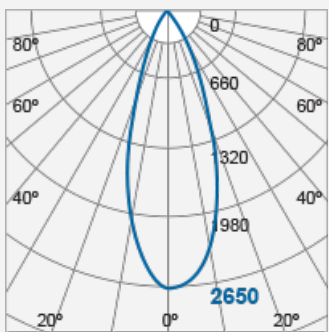

MARCO Mini Track Lighting (Integrated)

Product Code:

FTA70000v0

Electrical Data	
Voltage (V)	220-240V
Power Factor	>0.9
Product Data	
Product Wattage (W)	12
Beam Angle (°)	12, 24, 36
Rotating Angle (°)	330
Tilting Angle (°)	90
Colour Temperature (K)	Warmwhite (2800K), Coolwhite (4000K)
Colour Render Index (Ra)	Ra80
Colour Consistency (SDCM)	6
Colour	White (WH26), Silver (SV28), Black (BK24)
Materials	Aluminium
Protection Class	Class
Dimmable	No
Operating Temperature	-30 ° C to +40 ° C
Application	Hotels, Museums, Restaurants, Shop Lighting, Showrooms
Performance Data	
Max. Luminous Intensity (cd)	10000 [12 °], 5500 [24 °], 2650 [36 °]
Luminous Flux (lm)	900 [2800K/12 °], 950 [4000K/12 °], 950 [2800K/24 ° /36 °], 1000 [4000K/24 ° /36 °]
Luminous Efficacy (lm/W)	75 [2800K/12 °], 79 [4000K/12 °], 79 [2800K/24 ° /36 °], 83 [4000K/24 ° /36 °]
Rated Life (hrs)	25000hrs at L70 B50 at Ta 25 ° C
Product Dimensions	
Diameter (mm)	50
Height (mm)	128

www.megaman.cc

m	Lux	Ø cm
0.5	22000	21
1	5500	43
1.5	2444	64
2	1375	85

Beam angle = 24°

FTA70000v0-36 °

Remarks: Accessories:

LA10034 Honeycomb louver