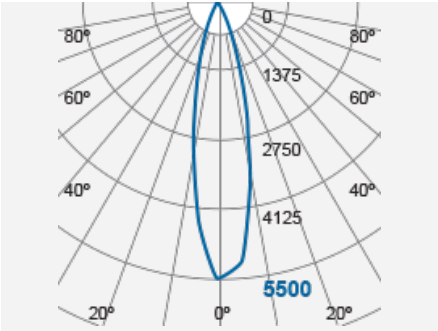

MARCO Mini Track Lighting (Integrated)

Product Code:

FTA70000v0

Electrical Data	
Voltage (V)	220-240V
Power Factor	>0.9
Product Data	
Product Wattage (W)	12
Beam Angle (°)	12, 24, 36
Rotating Angle (°)	330
Tilting Angle (°)	90
Colour Temperature (K)	Warmwhite (2800K), Coolwhite (4000K)
Colour Render Index (Ra)	Ra80
Colour Consistency (SDCM)	6
Colour	White (WH26), Silver (SV28), Black (BK24)
Materials	Aluminium
Protection Class	Class
Dimmable	No
Operating Temperature	-30 ° C to +40 ° C
Application	Hotels, Museums, Restaurants, Shop Lighting, Showrooms
Performance Data	
Max. Luminous Intensity (cd)	10000 [12 °], 5500 [24 °], 2650 [36 °]
Luminous Flux (lm)	900 [2800K/12 °], 950 [4000K/12 °], 950 [2800K/24 ° /36 °], 1000 [4000K/24 ° /36 °]
Luminous Efficacy (lm/W)	75 [2800K/12 °], 79 [4000K/12 °], 79 [2800K/24 ° /36 °], 83 [4000K/24 ° /36 °]
Rated Life (hrs)	25000hrs at L70 B50 at Ta 25 ° C
Product Dimensions	
Diameter (mm)	50
Height (mm)	128

www.megaman.cc

m	Lux	Ø cm
0.5	22000	21
1	5500	43
1.5	2444	64
2	1375	85

Beam angle = 24°

FTA70000v0-36 °

Remarks: Accessories:

LA10034 Honeycomb louver