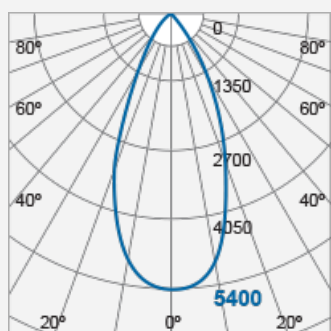

## MARCO Track Lighting (Integrated)

Product Code:

**FTA70100v0**

Electrical Data	
Voltage (V)	220-240V
Power Factor	>0.9
Product Data	
Product Wattage (W)	37
Beam Angle ( ° )	12, 25, 45
Rotating Angle ( ° )	330
Tilting Angle ( ° )	90
Colour Temperature (K)	Warmwhite (3000K), Coolwhite (4000K)
Colour Render Index (Ra)	Ra80
Colour Consistency (SDCM)	3
Colour	White (WH26), Silver (SV28), Black (BK24)
Materials	Aluminium
Protection Class	Class
Dimmable	No
Operating Temperature	-30 ° C to +40 ° C
Application	Hotels, Museums, Restaurants, Shop Lighting, Showrooms
Performance Data	
Max. Luminous Intensity (cd)	50000 [12 ° ], 18000 [25 ° ], 5400 [45 ° ]
Luminous Flux (lm)	3100 [3000K/12 ° ], 3300 [3000K/12 ° ], 3300 [3000K/25 ° /45 ° ], 3500 [4000K/25 ° /45 ° ]
Luminous Efficacy (lm/W)	84 [3000K/12 ° ], 89 [4000K/12 ° ], 89 [3000K/25 ° /45 ° ], 95 [4000K/25 ° /45 ° ]
Rated Life (hrs)	50000hrs at L70 B50 at Ta 25 ° C
Product Dimensions	
Diameter (mm)	110
Height (mm)	248

[www.megaman.cc](http://www.megaman.cc)

m	Lux	Ø cm
0.5	72000	22
1	18000	44
1.5	8000	67
2	4500	89

Beam angle = 25°

FTA70100v0-45 °

Remarks: Accessories:

LA10054 Spread lens

LA10055 Rectangular lens

LA10056 Honeycomb louver