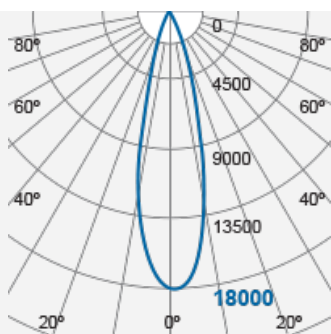

## MARCO Track Lighting (Integrated)

Product Code:

**FTA70100v0**

Electrical Data	
Voltage (V)	220-240V
Power Factor	>0.9
Product Data	
Product Wattage (W)	37
Beam Angle ( ° )	12, 25, 45
Rotating Angle ( ° )	330
Tilting Angle ( ° )	90
Colour Temperature (K)	Warmwhite (3000K), Coolwhite (4000K)
Colour Render Index (Ra)	Ra80
Colour Consistency (SDCM)	3
Colour	White (WH26), Silver (SV28), Black (BK24)
Materials	Aluminium
Protection Class	Class
Dimmable	No
Operating Temperature	-30 ° C to +40 ° C
Application	Hotels, Museums, Restaurants, Shop Lighting, Showrooms
Performance Data	
Max. Luminous Intensity (cd)	50000 [12 ° ], 18000 [25 ° ], 5400 [45 ° ]
Luminous Flux (lm)	3100 [3000K/12 ° ], 3300 [3000K/12 ° ], 3300 [3000K/25 ° /45 ° ], 3500 [4000K/25 ° /45 ° ]
Luminous Efficacy (lm/W)	84 [3000K/12 ° ], 89 [4000K/12 ° ], 89 [3000K/25 ° /45 ° ], 95 [4000K/25 ° /45 ° ]
Rated Life (hrs)	50000hrs at L70 B50 at Ta 25 ° C
Product Dimensions	
Diameter (mm)	110
Height (mm)	248

[www.megaman.cc](http://www.megaman.cc)

m	Lux	Ø cm
0.5	72000	22
1	18000	44
1.5	8000	67
2	4500	89

Beam angle = 25°

FTA70100v0-45 °

Remarks: Accessories:

LA10054 Spread lens

LA10055 Rectangular lens

LA10056 Honeycomb louver