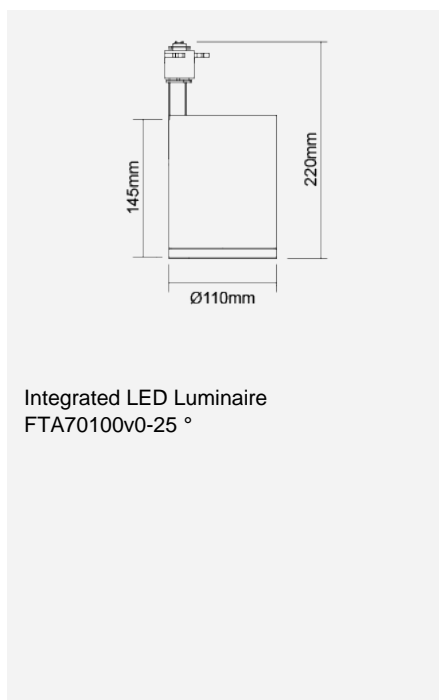

## MARCO Track Lighting (Integrated)

Product Code:

**FTA70100v0**

Electrical Data	
Voltage (V)	220-240V
Power Factor	>0.9
Product Data	
Product Wattage (W)	37
Beam Angle ( ° )	12, 25, 45
Rotating Angle ( ° )	330
Tilting Angle ( ° )	90
Colour Temperature (K)	Warmwhite (3000K), Coolwhite (4000K)
Colour Render Index (Ra)	Ra80
Colour Consistency (SDCM)	3
Colour	White (WH26), Silver (SV28), Black (BK24)
Materials	Aluminium
Protection Class	Class
Dimmable	No
Operating Temperature	-30 ° C to +40 ° C
Application	Hotels, Museums, Restaurants, Shop Lighting, Showrooms
Performance Data	
Max. Luminous Intensity (cd)	50000 [12 ° ], 18000 [25 ° ], 5400 [45 ° ]
Luminous Flux (lm)	3100 [3000K/12 ° ], 3300 [3000K/12 ° ], 3300 [3000K/25 ° /45 ° ], 3500 [4000K/25 ° /45 ° ]
Luminous Efficacy (lm/W)	84 [3000K/12 ° ], 89 [4000K/12 ° ], 89 [3000K/25 ° /45 ° ], 95 [4000K/25 ° /45 ° ]
Rated Life (hrs)	50000hrs at L70 B50 at Ta 25 ° C
Product Dimensions	
Diameter (mm)	110
Height (mm)	248

[www.megaman.cc](http://www.megaman.cc)

m	Lux	Ø cm
0.5	72000	22
1	18000	44
1.5	8000	67
2	4500	89

Beam angle = 25°

FTA70100v0-45 °

Remarks: Accessories:

LA10054 Spread lens

LA10055 Rectangular lens

LA10056 Honeycomb louver