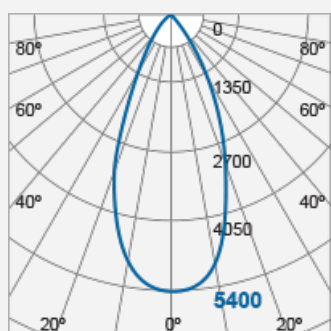

## MARCO Track Lighting (Integrated)

Product Code:

**FTA70100v0**

Electrical Data	
Voltage (V)	220-240V
Power Factor	>0.9
Product Data	
Product Wattage (W)	37
Beam Angle ( ° )	12, 25, 45
Rotating Angle ( ° )	330
Tilting Angle ( ° )	90
Colour Temperature (K)	Warmwhite (3000K), Coolwhite (4000K)
Colour Render Index (Ra)	Ra80
Colour Consistency (SDCM)	3
Colour	White (WH26), Silver (SV28), Black (BK24)
Materials	Aluminium
Protection Class	Class
Dimmable	No
Operating Temperature	-30 ° C to +40 ° C
Application	Hotels, Museums, Restaurants, Shop Lighting, Showrooms
Performance Data	
Max. Luminous Intensity (cd)	50000 [12 ° ], 18000 [25 ° ], 5400 [45 ° ]
Luminous Flux (lm)	3100 [3000K/12 ° ], 3300 [3000K/12 ° ], 3300 [3000K/25 ° /45 ° ], 3500 [4000K/25 ° /45 ° ]
Luminous Efficacy (lm/W)	84 [3000K/12 ° ], 89 [4000K/12 ° ], 89 [3000K/25 ° /45 ° ], 95 [4000K/25 ° /45 ° ]
Rated Life (hrs)	50000hrs at L70 B50 at Ta 25 ° C
Product Dimensions	
Diameter (mm)	110
Height (mm)	248

[www.megaman.cc](http://www.megaman.cc)

m	Lux	Ø cm
0.5	72000	22
1	18000	44
1.5	8000	67
2	4500	89

Beam angle = 25°

FTA70100v0-45 °

Remarks: Accessories:

LA10054 Spread lens

LA10055 Rectangular lens

LA10056 Honeycomb louver