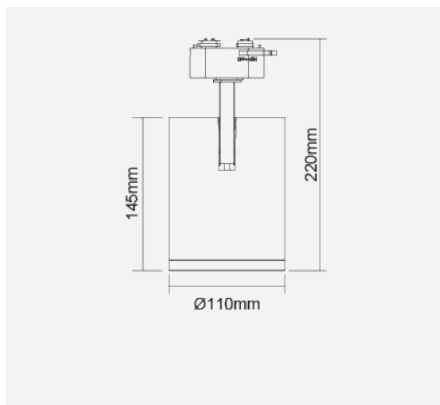

MARCO Track Lighting (Integrated) - Ultra RichColour

Product Code:

FTA70100v1-ru

Electrical Data	
Voltage (V)	220-240V
Power Factor	>0.9
Product Data	
Product Wattage (W)	52
Beam Angle (°)	25, 45
Rotating Angle (°)	330
Tilting Angle (°)	90
Colour Temperature (K)	Warmwhite (3000K), Coolwhite (4000K)
Colour Render Index (Ra)	Ra97
Colour Consistency (SDCM)	3
Colour	White (WH26), Silver (SV28), Black (BK24)
Materials	Aluminium
Protection Class	Class
Dimmable	No
Operating Temperature	-30 ° C to +40 ° C
Application	Bus and Train Terminus, Hotels, Museums, Restaurants, Shop Lighting, Showrooms
Performance Data	
Max. Luminous Intensity (cd)	19000 [25 °], 8000 [45 °]
Luminous Flux (lm)	3700 [3000K], 3800 [4000K]
Luminous Efficacy (lm/W)	71 [3000K], 73 [4000K]
Product Dimensions	
Diameter (mm)	110
Height (mm)	248
Remarks: Accessories:	
LA10054 Spread lens	LA10055 Rectangular lens