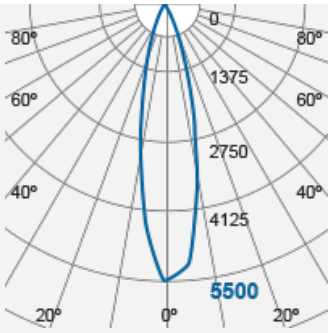

MARCO Mini Track Lighting (Integrated)

Product Code:

FTK70000v0

Electrical Data	
Voltage (V)	220-240V
Power Factor	>0.9
Product Data	
Product Wattage (W)	12
Beam Angle (°)	24, 36
Rotating Angle (°)	330
Tilting Angle (°)	90
Colour Temperature (K)	Warmwhite (2800K), Coolwhite (4000K)
Colour Render Index (Ra)	Ra80
Colour Consistency (SDCM)	6
Colour	White (WH26), Silver (SV28), Black (BK24)
Materials	Aluminium
Protection Class	Class
Dimmable	No
Operating Temperature	-30 ° C to +40 ° C
Application	Hotels, Museums, Restaurants, Shop Lighting, Showrooms
Performance Data	
Max. Luminous Intensity (cd)	5500 [24 °], 2650 [36 °]
Luminous Flux (lm)	950 [2800K], 1000 [4000K]
Luminous Efficacy (lm/W)	79 [2800K], 83 [4000K]
Rated Life (hrs)	25000hrs at L70 B50 at Ta 25 ° C
Product Dimensions	
Diameter (mm)	50
Height (mm)	160
Remarks: Accessories: LA10034 Honeycomb louver	

www.megaman.cc

m	Lux	Ø cm
0.5	22000	21
1	5500	43
1.5	2444	64
2	1375	85

Beam angle = 24°

FTK70000v0-36 °