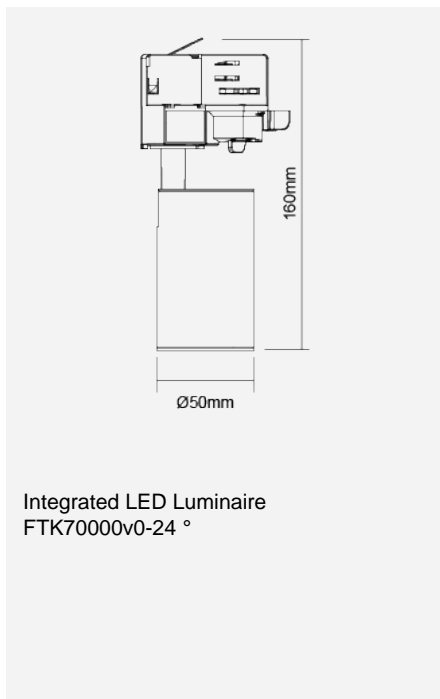

MARCO Mini Track Lighting (Integrated)

Product Code:

FTK70000v0

Electrical Data	
Voltage (V)	220-240V
Power Factor	>0.9
Product Data	
Product Wattage (W)	12
Beam Angle (°)	24, 36
Rotating Angle (°)	330
Tilting Angle (°)	90
Colour Temperature (K)	Warmwhite (2800K), Coolwhite (4000K)
Colour Render Index (Ra)	Ra80
Colour Consistency (SDCM)	6
Colour	White (WH26), Silver (SV28), Black (BK24)
Materials	Aluminium
Protection Class	Class
Dimmable	No
Operating Temperature	-30 ° C to +40 ° C
Application	Hotels, Museums, Restaurants, Shop Lighting, Showrooms
Performance Data	
Max. Luminous Intensity (cd)	5500 [24 °], 2650 [36 °]
Luminous Flux (lm)	950 [2800K], 1000 [4000K]
Luminous Efficacy (lm/W)	79 [2800K], 83 [4000K]
Rated Life (hrs)	25000hrs at L70 B50 at Ta 25 ° C
Product Dimensions	
Diameter (mm)	50
Height (mm)	160
Remarks: Accessories: LA10034 Honeycomb louver	

www.megaman.cc

m	Lux	Ø cm
0.5	22000	21
1	5500	43
1.5	2444	64
2	1375	85

Beam angle = 24°

FTK70000v0-36 °