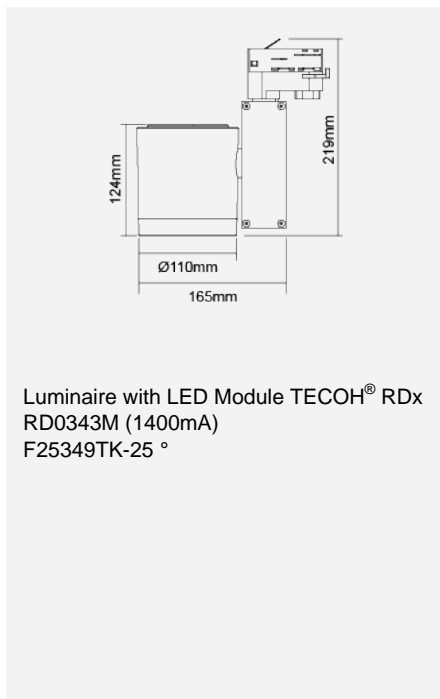

MODENA Track Lighting (RDx)

Product Code:

F25349TK

Electrical Data	
Voltage (V)	220-240V
Power Factor	>0.9
Product Data	
Product Wattage (W)	55
Light Source	TECOH® RDx RD0343M with input current 1400mA
Beam Angle (°)	25, 45
Rotating Angle (°)	330
Tilting Angle (°)	± 90
Colour Temperature (K)	Warmwhite (3000K), Coolwhite (4000K)
Colour Render Index (Ra)	Ra82
Colour	White (WH25/WH26), Silver (SV28), Black (BK24)
Materials	Aluminium
Protection Class	Class II
Dimmable	Yes
Weight (g)	1908
Application	Hotels, Museums, Restaurants, Shop Lighting, Showrooms
Performance Data	
Max. Luminous Intensity (cd)	13000 [25 °], 7500 [45 °]
Luminous Flux (lm)	4100 [3000K], 4500 [4000K]
Luminous Efficacy (lm/W)	75 [3000K], 82 [4000K]
Rated Life (hrs)	50000
IP Rating	IP20
Product Dimensions	
Diameter (mm)	110
Length (mm)	165
Height (mm)	219
Remarks: Capable of linear dimming when working with DALI, DSI or 1-10V dimming driver, and the dimming performance depends on the	