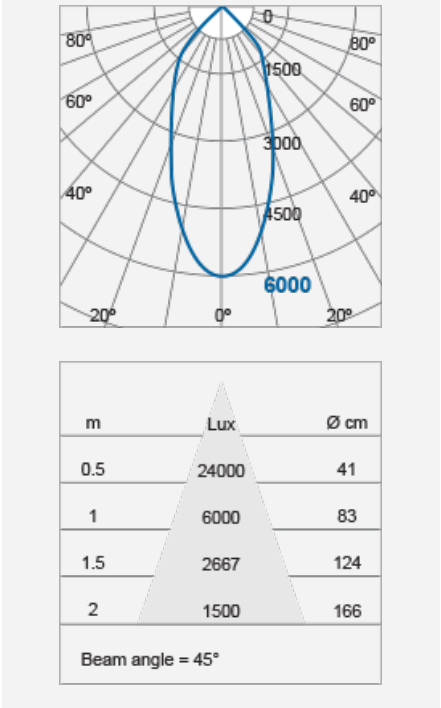

F25349TK-45 °

Product Code: F25349TK