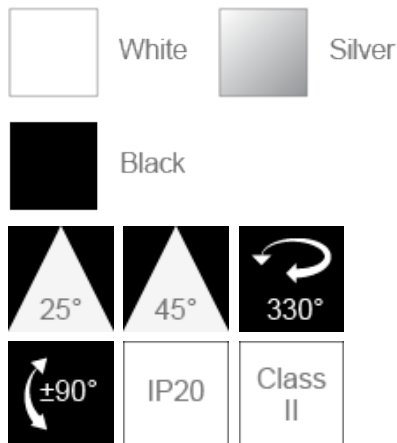

MODENA Track Lighting (RDx)

Product Code:

F25349TK

Electrical Data	
Voltage (V)	220-240V
Power Factor	>0.9
Product Data	
Product Wattage (W)	55
Light Source	TECOH® RDx RD0343M with input current 1400mA
Beam Angle (°)	25, 45
Rotating Angle (°)	330
Tilting Angle (°)	± 90
Colour Temperature (K)	Warmwhite (3000K), Coolwhite (4000K)
Colour Render Index (Ra)	Ra82
Colour	White (WH25/WH26), Silver (SV28), Black (BK24)
Materials	Aluminium
Protection Class	Class II
Dimmable	Yes
Weight (g)	1908
Application	Hotels, Museums, Restaurants, Shop Lighting, Showrooms
Performance Data	
Max. Luminous Intensity (cd)	13000 [25 °], 7500 [45 °]
Luminous Flux (lm)	4100 [3000K], 4500 [4000K]
Luminous Efficacy (lm/W)	75 [3000K], 82 [4000K]
Rated Life (hrs)	50000
IP Rating	IP20
Product Dimensions	
Diameter (mm)	110
Length (mm)	165
Height (mm)	219
Remarks: Capable of linear dimming when working with DALI, DSI or 1-10V dimming driver, and the dimming performance depends on the	