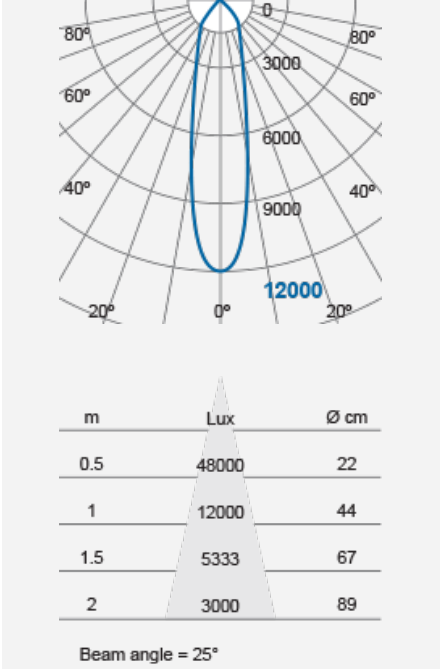

specification of driver. Please contact us for details.

F25349TK-45 °