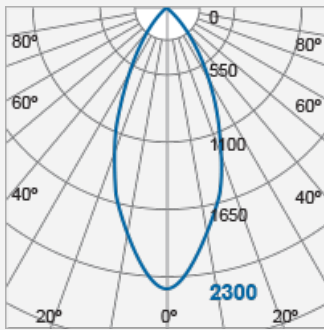

MODENA Track Lighting (MHx)

White

Luminaire with LED Module TECOH® MHx
MH0219 (500mA)
F28048TK-25 °

Product Code:

F28048TA

Electrical Data	
Power Factor	>0.9
Product Data	
Product Wattage (W)	19
Light Source	TECOH® MHx MH0219 with input current 500mA
Beam Angle (°)	25, 45
Rotating Angle (°)	330
Tilting Angle (°)	± 90
Colour	White (WH25/WH26)
Materials	Aluminium
Protection Class	Class II
Dimmable	N/A
Application	Hotels, Museums, Restaurants, Shop Lighting, Showrooms
Performance Data	
IP Rating	IP20
Product Dimensions	
Diameter (mm)	80
Length (mm)	169

www.megaman.cc

m	Lux	Ø cm
0.5	24800	22
1	6200	44
1.5	2756	67
2	1550	89

Beam angle = 25°

F28048TK-45 °

m	Lux	Ø cm
0.5	9200	41
1	2300	83
1.5	1022	124
2	575	166

Beam angle = 45°