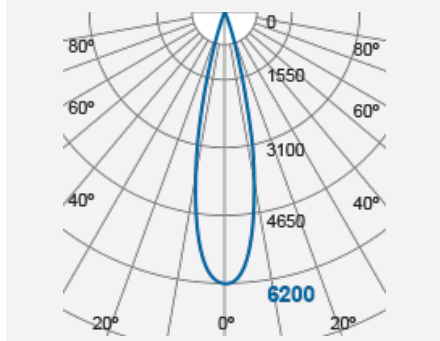

MODENA Track Lighting (MHx)

White

Luminaire with LED Module TECOH® MHx
MH0219 (500mA)
F28048TK-25 °

Product Code:

F28048TA

Electrical Data	
Power Factor	>0.9
Product Data	
Product Wattage (W)	19
Light Source	TECOH® MHx MH0219 with input current 500mA
Beam Angle (°)	25, 45
Rotating Angle (°)	330
Tilting Angle (°)	± 90
Colour	White (WH25/WH26)
Materials	Aluminium
Protection Class	Class II
Dimmable	N/A
Application	Hotels, Museums, Restaurants, Shop Lighting, Showrooms
Performance Data	
IP Rating	IP20
Product Dimensions	
Diameter (mm)	80
Length (mm)	169

www.megaman.cc

m	Lux	Ø cm
0.5	24800	22
1	6200	44
1.5	2756	67
2	1550	89

Beam angle = 25°

F28048TK-45 °

m	Lux	Ø cm
0.5	9200	41
1	2300	83
1.5	1022	124
2	575	166

Beam angle = 45°