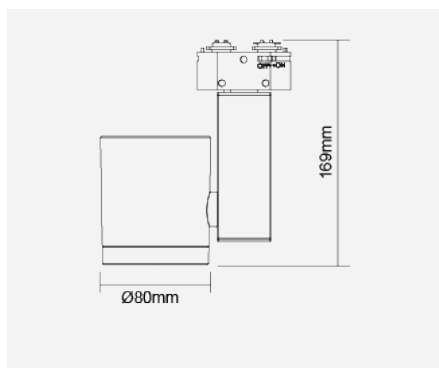

MODENA Track Lighting (MHx)

White

Luminaire with LED Module TECOH® MHx
MH0219 (500mA)
F28048TK-25 °

Product Code:

F28048TA

Electrical Data	
Power Factor	>0.9
Product Data	
Product Wattage (W)	19
Light Source	TECOH® MHx MH0219 with input current 500mA
Beam Angle (°)	25, 45
Rotating Angle (°)	330
Tilting Angle (°)	± 90
Colour	White (WH25/WH26)
Materials	Aluminium
Protection Class	Class II
Dimmable	N/A
Application	Hotels, Museums, Restaurants, Shop Lighting, Showrooms
Performance Data	
IP Rating	IP20
Product Dimensions	
Diameter (mm)	80
Length (mm)	169

www.megaman.cc

m	Lux	Ø cm
0.5	24800	22
1	6200	44
1.5	2756	67
2	1550	89

Beam angle = 25°

F28048TK-45 °

m	Lux	Ø cm
0.5	9200	41
1	2300	83
1.5	1022	124
2	575	166

Beam angle = 45°