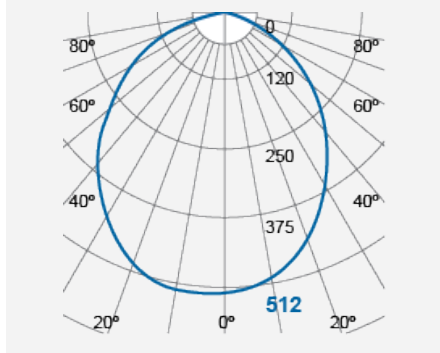

Luminaire with LED Light Engine TECOH® CFx Max. 15W

Product Code: F25445SM

MEGAMAN® 2005-2018. All Rights Reserved.
This document is for informational purpose only.

MEGAMAN® reserves the right to make changes from time to time in the interest of product developments without prior notification to any products herein.

www.megaman.cc