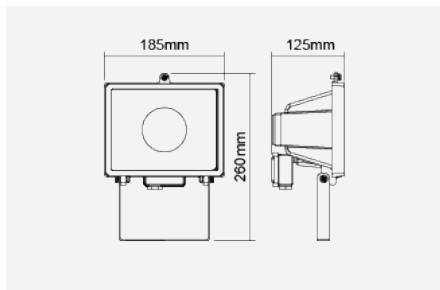

CORTONA Floodlight (CFx)

Product Code:

F25445SM

Product Data	
Max. Wattage (W)	30
Light Source	TECOH® CFx
Lamp Base	PHJ65d-2
Tilting Angle (°)	115
Colour	White (WH24), Black (BK23)
Materials	Aluminium
Protection Class	Class I
Dimmable	N/A
Weight (g)	1040
Application	Gate areas, Pillar Facades, Signages
Performance Data	
IP Rating	IP54
Product Dimensions	
Length (mm)	185
Width (mm)	125
Height (mm)	260

Luminaire with LED Light Engine TECOH® CFx Max. 15W

Product Code: F25445SM

MEGAMAN® 2005-2018. All Rights Reserved.
This document is for informational purpose only.

MEGAMAN® reserves the right to make changes from time to time in the interest of product developments without prior notification to any products herein.