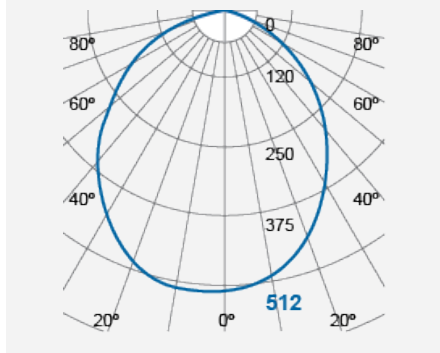

CORTONA Floodlight (CFx) -With PIR Sensor

Luminaire with LED Light Engine TECOH® CFx Max. 15W

Product Code:

F25845SM

Product Data

Max. Wattage (W)	30
Light Source	TECOH® CFx
Lamp Base	PHJ65d-2
Tilting Angle (°)	115
Colour	White (WH24), Black (BK23)
Materials	Aluminium
Protection Class	Class I
Dimmable	N/A
Weight (g)	1357
Application	Gate areas, Pillar Facades, Signages

Performance Data

IP Rating	IP54
-----------	------

Product Dimensions

Length (mm)	185
Width (mm)	118
Height (mm)	272

Product Code: F25845SM

MEGAMAN® 2005-2018. All Rights Reserved.
This document is for informational purpose only.