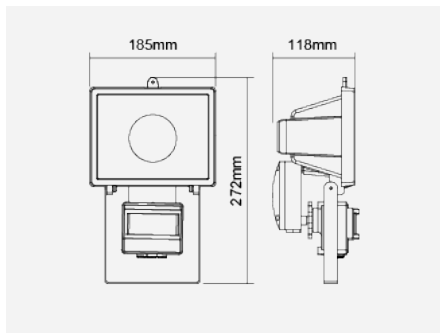

CORTONA Floodlight (CFx) -With PIR Sensor

Luminaire with LED Light Engine TECOH® CFx Max. 15W

Product Code:

F25845SM

Product Data

Max. Wattage (W)	30
Light Source	TECOH® CFx
Lamp Base	PHJ65d-2
Tilting Angle (°)	115
Colour	White (WH24), Black (BK23)
Materials	Aluminium
Protection Class	Class I
Dimmable	N/A
Weight (g)	1357
Application	Gate areas, Pillar Facades, Signages

Performance Data

IP Rating	IP54
-----------	------

Product Dimensions

Length (mm)	185
Width (mm)	118
Height (mm)	272

Product Code: F25845SM

MEGAMAN® 2005-2018. All Rights Reserved.
This document is for informational purpose only.