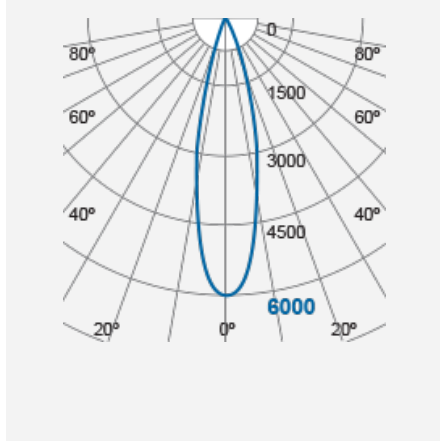

CAPPI Surface and Spike Mounted Luminaire (PAR38)

Max. 16W LED PAR38 E27

Product Code:

F32114SP

Product Data	
Max. Wattage (W)	16
Light Source	LED PAR38
Tilting Angle (°)	120
Colour	Black (BK12)
Materials	Polypropylene compound
Protection Class	Class II
Dimmable	N/A
Weight (g)	517
Application	Driveways, Gardens, Small lanes
Performance Data	
IP Rating	IP54
Product Dimensions	
Diameter (mm)	70
Height (mm)	458

www.megaman.cc

m	Lux	Ø cm
0.5	24000	22
1	6000	44
1.5	2667	67
2	1500	89

Beam angle = 25°

Product Code: F32114SP

MEGAMAN® 2005-2018. All Rights Reserved.

This document is for informational purpose only.

MEGAMAN® reserves the right to make changes from time to time in the interest of product developments without prior notification to any products herein.