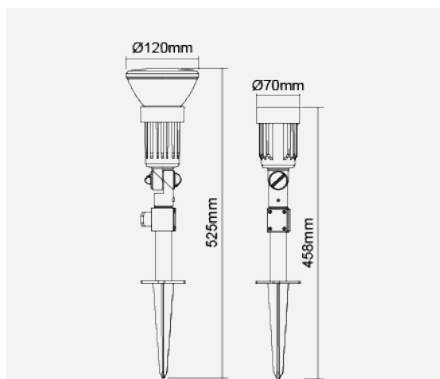

CAPPI Surface and Spike Mounted Luminaire (PAR38)

Max. 16W LED PAR38 E27

Product Code:

F32114SP

Product Data	
Max. Wattage (W)	16
Light Source	LED PAR38
Tilting Angle (°)	120
Colour	Black (BK12)
Materials	Polypropylene compound
Protection Class	Class II
Dimmable	N/A
Weight (g)	517
Application	Driveways, Gardens, Small lanes
Performance Data	
IP Rating	IP54
Product Dimensions	
Diameter (mm)	70
Height (mm)	458

www.megaman.cc

m	Lux	Ø cm
0.5	24000	22
1	6000	44
1.5	2667	67
2	1500	89

Beam angle = 25°

Product Code: F32114SP

MEGAMAN® 2005-2018. All Rights Reserved.

This document is for informational purpose only.

MEGAMAN® reserves the right to make changes from time to time in the interest of product developments without prior notification to any products herein.