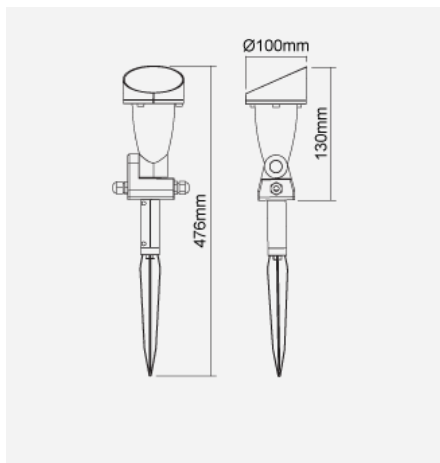

# TEKA Surface and Spike Mounted Luminaire

Black

IP66

Product Code:

**F03517SP**

Electrical Data	
Voltage (V)	N/A
Product Data	
Product Wattage (W)	N/A
Max. Wattage (W)	9
Light Source	LED PAR16
Tilting Angle ( ° )	± 90
Colour	Black (BK12)
Protection Class	Class II
Application	Driveways, Gardens, Small lanes
Performance Data	
IP Rating	IP66
Product Dimensions	
Length (mm)	130
Width (mm)	100
Height (mm)	476