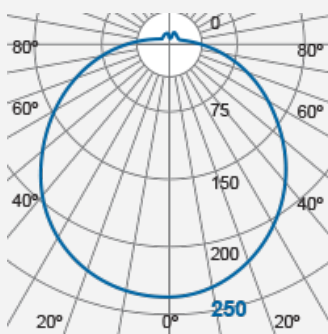

RENZO Bulkhead (Integrated) - IP44

White

Integrated LED Luminaire
F50500SM+IP44

Product Code:

F50500SM+IP44

Electrical Data	
Voltage (V)	220-240V
Product Data	
Product Wattage (W)	10.5
Colour Temperature (K)	Warmwhite (3000K), Coolwhite (4000K)
Colour Render Index (Ra)	>Ra80
Colour	White (WH26)
Materials	Steel Housing with PMMA Diffuser
Protection Class	Class I
Dimmable	No
Weight (g)	400
Application	Bathrooms, Corridors, Hotels, Kitchens, Residential applications
Performance Data	
Luminous Flux (lm)	800
Luminous Efficacy (lm/W)	76
Rated Life (hrs)	25000
IP Rating	IP44
Product Dimensions	
Diameter (mm)	280
Height (mm)	85

www.megaman.cc

m	Lux	Ø cm
0.5	1000	143
1	250	286
1.5	111	428
2	63	571

Beam angle = 110°