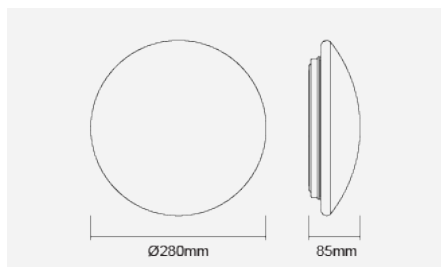

RENZO Bulkhead (Integrated) - IP44

White

Integrated LED Luminaire
F50500SM+IP44

Product Code:

F50500SM+IP44

Electrical Data	
Voltage (V)	220-240V
Product Data	
Product Wattage (W)	10.5
Colour Temperature (K)	Warmwhite (3000K), Coolwhite (4000K)
Colour Render Index (Ra)	>Ra80
Colour	White (WH26)
Materials	Steel Housing with PMMA Diffuser
Protection Class	Class I
Dimmable	No
Weight (g)	400
Application	Bathrooms, Corridors, Hotels, Kitchens, Residential applications
Performance Data	
Luminous Flux (lm)	800
Luminous Efficacy (lm/W)	76
Rated Life (hrs)	25000
IP Rating	IP44
Product Dimensions	
Diameter (mm)	280
Height (mm)	85

www.megaman.cc

m	Lux	Ø cm
0.5	1000	143
1	250	286
1.5	111	428
2	63	571

Beam angle = 110°