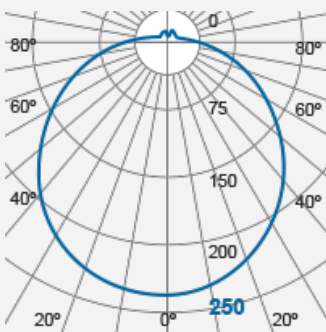

# RENZO Bulkhead (Integrated)

White

Integrated LED Luminaire  
F50500SM

Product Code:

**F50500SM**

Electrical Data	
Voltage (V)	220-240V
Product Data	
Product Wattage (W)	10.5
Colour Temperature (K)	Warmwhite (3000K), Coolwhite (4000K)
Colour Render Index (Ra)	>Ra80
Colour	White (WH26)
Materials	Steel Housing with PMMA Diffuser
Protection Class	Class I
Dimmable	No
Weight (g)	374
Application	Bathrooms, Corridors, Hotels, Kitchens, Residential applications
Performance Data	
Luminous Flux (lm)	800
Luminous Efficacy (lm/W)	76
Rated Life (hrs)	25000
IP Rating	IP20
Product Dimensions	
Diameter (mm)	280
Height (mm)	85

[www.megaman.cc](http://www.megaman.cc)

m	Lux	Ø cm
0.5	1000	143
1	250	286
1.5	111	428
2	63	571

Beam angle = 110°