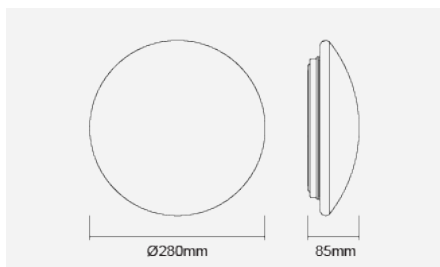

# RENZO Bulkhead (Integrated)

White

Integrated LED Luminaire  
F50500SM

Product Code:

**F50500SM**

Electrical Data	
Voltage (V)	220-240V
Product Data	
Product Wattage (W)	10.5
Colour Temperature (K)	Warmwhite (3000K), Coolwhite (4000K)
Colour Render Index (Ra)	>Ra80
Colour	White (WH26)
Materials	Steel Housing with PMMA Diffuser
Protection Class	Class I
Dimmable	No
Weight (g)	374
Application	Bathrooms, Corridors, Hotels, Kitchens, Residential applications
Performance Data	
Luminous Flux (lm)	800
Luminous Efficacy (lm/W)	76
Rated Life (hrs)	25000
IP Rating	IP20
Product Dimensions	
Diameter (mm)	280
Height (mm)	85

[www.megaman.cc](http://www.megaman.cc)

m	Lux	Ø cm
0.5	1000	143
1	250	286
1.5	111	428
2	63	571

Beam angle = 110°