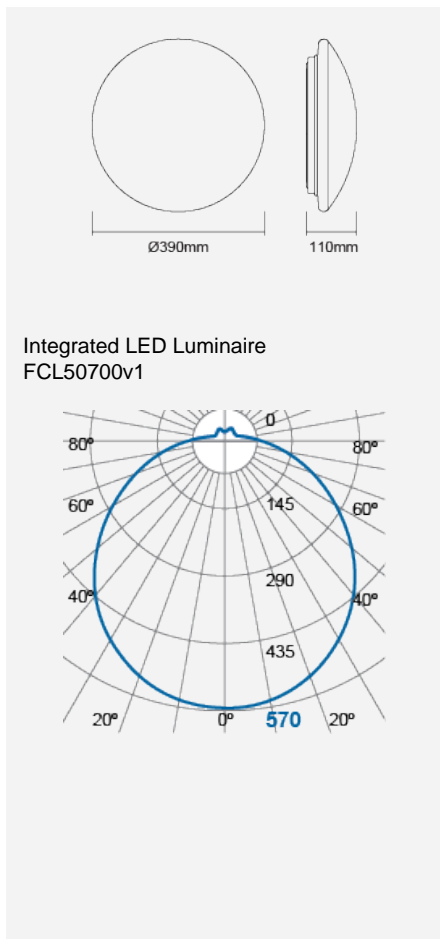

RENZO Bulkhead (Integrated)

White

Product Code:

FCL50700v1

Electrical Data	
Voltage (V)	220-240V
Power Factor	>0.9
Product Data	
Product Wattage (W)	22
Beam Angle (°)	110
Colour Temperature (K)	Warmwhite (3000K), Coolwhite (4000K)
Colour Render Index (Ra)	Ra80
Colour	White (WH26)
Materials	Metal Housing with PMMA Diffuser
Dimmable	No
Operating Temperature	-30 ° C to +40 ° C
Weight (g)	728g (IP20), 736g (IP44)
Application	Bathrooms, Corridors, Hotels, Kitchens, Residential applications
Performance Data	
Luminous Flux (lm)	2000
Luminous Efficacy (lm/W)	91
Rated Life (hrs)	50000
Product Dimensions	
Length (mm)	390
Height (mm)	110

www.megaman.cc

m	Lux	Ø cm
0.5	2280	143
1	570	286
1.5	253	428
2	143	571

Beam angle = 110°