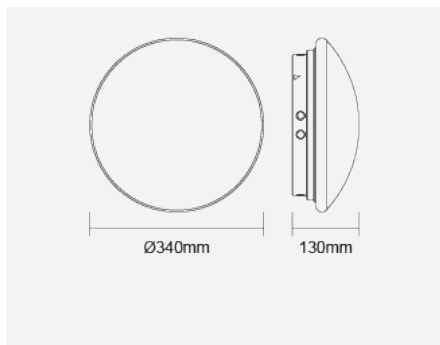

RENZO Bulkhead (Integrated) (Emergency Option)

White

Product Code:

FCL53600v0-em/hp

Electrical Data	
Voltage (V)	220-240V
Product Data	
Product Wattage (W)	16.5
Beam Angle (°)	110
Colour Temperature (K)	Warmwhite (3000K), Coolwhite (4000K)
Colour	White (WH26)
Materials	Metal Housing with PMMA Diffuser
Protection Class	Class
Dimmable	No
Operating Temperature	-5 ° C to +40 ° C
Application	Bathrooms, Corridors, Hotels, Kitchens, Residential applications
Performance Data	
Max. Luminous Intensity (cd)	320
Luminous Flux (lm)	1100
Luminous Efficacy (lm/W)	67
Rated Life (hrs)	25000hrs at L70 B50 at Ta 25 ° C
Remarks: 3hrs Battery	