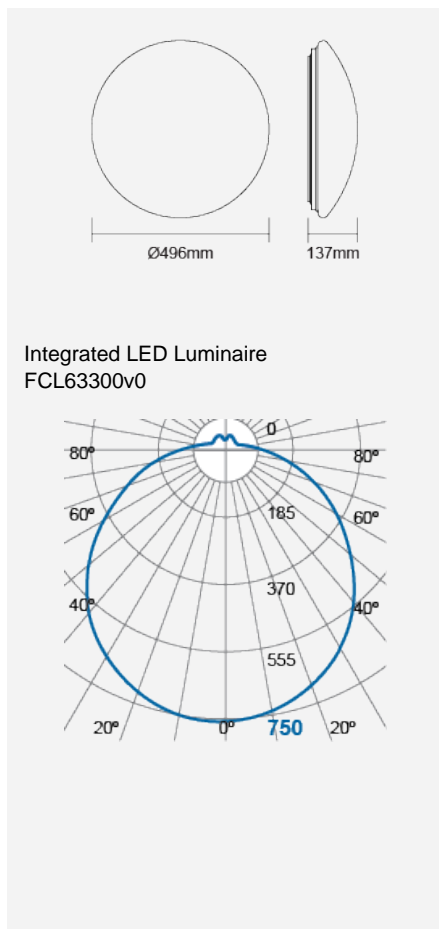

RENZO Bulkhead (Integrated)

White

Class
I

Product Code:

FCL63300v0

Electrical Data	
Voltage (V)	220-240V
Product Data	
Product Wattage (W)	31.5
Beam Angle (°)	110
Colour Temperature (K)	Warmwhite (3000K), Coolwhite (4000K), Daylight (6500K)
Colour Render Index (Ra)	Ra80
Colour	White (WH26)
Materials	Metal Housing with PMMA Diffuser
Protection Class	Class I
Dimmable	No
Operating Temperature	-30 ° C to +40 ° C
Weight (g)	1352g (IP20), 1360g (IP40)
Application	Bathrooms, Corridors, Hotels, Kitchens, Residential applications
Performance Data	
Luminous Flux (lm)	2700
Luminous Efficacy (lm/W)	86
Rated Life (hrs)	50000
Product Dimensions	
Diameter (mm)	496
Height (mm)	137

www.megaman.cc

m	Lux	Ø cm
0.5	3000	143
1	750	286
1.5	333	428
2	188	571

Beam angle = 110°