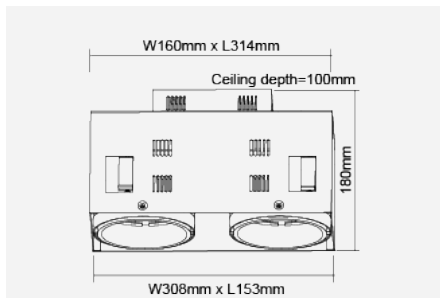

# ANCONA Adjustable Recessed Downlight (AR111)

Max. 15W LED AR111 G53

Product Code:

**F30939RC**

Product Data	
Max. Wattage (W)	2 x 15
Light Source	LED AR111
Lamp Base	G53
Tilting Angle ( ° )	30
Colour	Black (BK21)
Materials	Steel
Protection Class	Class III
Dimmable	N/A
Weight (g)	2620
Application	Corridors, Hotels, Offices, Restaurant, Shopping Malls
Performance Data	
IP Rating	IP20
Product Dimensions	
Length (mm)	153
Width (mm)	308
Height (mm)	180
Cut-out (mm)	W160 x L314

[www.megaman.cc](http://www.megaman.cc)

m	Lux	Ø cm
0.5	20000	21
1	5000	43
1.5	2222	64
2	1250	85

Beam angle = 24°

Product Code: F30939RC

MEGAMAN® 2005-2018. All Rights Reserved.

This document is for informational purpose only.