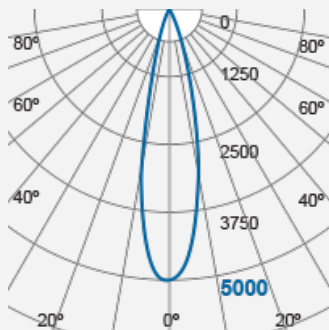

# ANCONA Adjustable Recessed Downlight (AR111)

Max. 15W LED AR111 G53

Product Code:

**F30939RC**

Product Data	
Max. Wattage (W)	2 x 15
Light Source	LED AR111
Lamp Base	G53
Tilting Angle ( ° )	30
Colour	Black (BK21)
Materials	Steel
Protection Class	Class III
Dimmable	N/A
Weight (g)	2620
Application	Corridors, Hotels, Offices, Restaurant, Shopping Malls
Performance Data	
IP Rating	IP20
Product Dimensions	
Length (mm)	153
Width (mm)	308
Height (mm)	180
Cut-out (mm)	W160 x L314

[www.megaman.cc](http://www.megaman.cc)

m	Lux	Ø cm
0.5	20000	21
1	5000	43
1.5	2222	64
2	1250	85

Beam angle = 24°

Product Code: F30939RC

MEGAMAN® 2005-2018. All Rights Reserved.

This document is for informational purpose only.