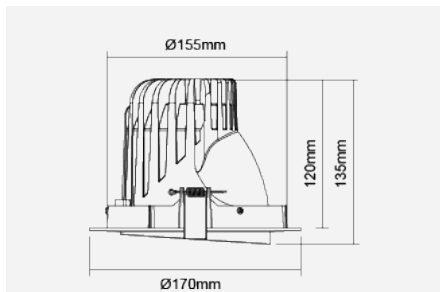

# CARLO Adjustable Recessed Downlight (MHx)

Luminaire with LED Module TECOH® MHx MH0130 (700mA)  
F28343RC-35 °

Product Code:

**F28343RC**

Product Data	
Product Wattage (W)	28
Light Source	TECOH® MHx MH0130 with input current 700mA
Beam Angle ( ° )	35, 60
Rotating Angle ( ° )	355
Tilting Angle ( ° )	45
Colour	White (WH26), Silver (SV26)
Materials	Metal housing
Protection Class	Class III
Dimmable	N/A
Weight (g)	905
Application	Commercial buildings, Department Stores, Exhibition Booths, Galleries and Museums, Shops and Boutiques
Performance Data	
IP Rating	IP20
Product Dimensions	
Diameter (mm)	170
Height (mm)	135
Cut-out (mm)	Ø155
Remarks: Different reflectors options available: LA3109 35 ° Reflector, LA3110 60 ° Reflector	

[www.megaman.cc](http://www.megaman.cc)

m	Lux	Ø cm
0.5	18800	32
1	4700	63
1.5	2089	95
2	1175	126

Beam angle = 35°

F28343RC-60 °

m	Lux	Ø cm
0.5	8800	58
1	2200	115
1.5	978	173
2	550	231

Beam angle = 60°