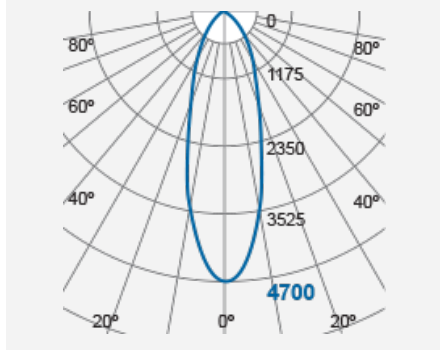

# CARLO Adjustable Recessed Downlight (MHx)

Luminaire with LED Module TECOH® MHx MH0130 (700mA)  
F28343RC-35 °

Product Code:

**F28343RC**

Product Data	
Product Wattage (W)	28
Light Source	TECOH® MHx MH0130 with input current 700mA
Beam Angle ( ° )	35, 60
Rotating Angle ( ° )	355
Tilting Angle ( ° )	45
Colour	White (WH26), Silver (SV26)
Materials	Metal housing
Protection Class	Class III
Dimmable	N/A
Weight (g)	905
Application	Commercial buildings, Department Stores, Exhibition Booths, Galleries and Museums, Shops and Boutiques
Performance Data	
IP Rating	IP20
Product Dimensions	
Diameter (mm)	170
Height (mm)	135
Cut-out (mm)	Ø155
Remarks: Different reflectors options available: LA3109 35 ° Reflector, LA3110 60 ° Reflector	

[www.megaman.cc](http://www.megaman.cc)

m	Lux	Ø cm
0.5	18800	32
1	4700	63
1.5	2089	95
2	1175	126

Beam angle = 35°

F28343RC-60 °

m	Lux	Ø cm
0.5	8800	58
1	2200	115
1.5	978	173
2	550	231

Beam angle = 60°