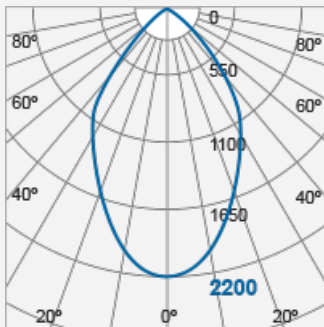

# CARLO Adjustable Recessed Downlight (MHx)

Luminaire with LED Module TECOH® MHx MH0130 (700mA)  
F28343RC-35 °

Product Code:

**F28343RC**

Product Data	
Product Wattage (W)	28
Light Source	TECOH® MHx MH0130 with input current 700mA
Beam Angle ( ° )	35, 60
Rotating Angle ( ° )	355
Tilting Angle ( ° )	45
Colour	White (WH26), Silver (SV26)
Materials	Metal housing
Protection Class	Class III
Dimmable	N/A
Weight (g)	905
Application	Commercial buildings, Department Stores, Exhibition Booths, Galleries and Museums, Shops and Boutiques
Performance Data	
IP Rating	IP20
Product Dimensions	
Diameter (mm)	170
Height (mm)	135
Cut-out (mm)	Ø155
Remarks: Different reflectors options available: LA3109 35 ° Reflector, LA3110 60 ° Reflector	

[www.megaman.cc](http://www.megaman.cc)

m	Lux	Ø cm
0.5	18800	32
1	4700	63
1.5	2089	95
2	1175	126

Beam angle = 35°

F28343RC-60 °

m	Lux	Ø cm
0.5	8800	58
1	2200	115
1.5	978	173
2	550	231

Beam angle = 60°