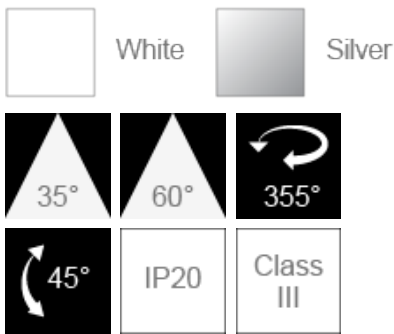

# CARLO Adjustable Recessed Downlight (MHx)

Luminaire with LED Module TECOH® MHx MH0130 (700mA)  
F28343RC-35 °

Product Code:

**F28343RC**

Product Data	
Product Wattage (W)	28
Light Source	TECOH® MHx MH0130 with input current 700mA
Beam Angle ( ° )	35, 60
Rotating Angle ( ° )	355
Tilting Angle ( ° )	45
Colour	White (WH26), Silver (SV26)
Materials	Metal housing
Protection Class	Class III
Dimmable	N/A
Weight (g)	905
Application	Commercial buildings, Department Stores, Exhibition Booths, Galleries and Museums, Shops and Boutiques
Performance Data	
IP Rating	IP20
Product Dimensions	
Diameter (mm)	170
Height (mm)	135
Cut-out (mm)	Ø155
Remarks: Different reflectors options available: LA3109 35 ° Reflector, LA3110 60 ° Reflector	

[www.megaman.cc](http://www.megaman.cc)

m	Lux	Ø cm
0.5	18800	32
1	4700	63
1.5	2089	95
2	1175	126

Beam angle = 35°

F28343RC-60 °

m	Lux	Ø cm
0.5	8800	58
1	2200	115
1.5	978	173
2	550	231

Beam angle = 60°