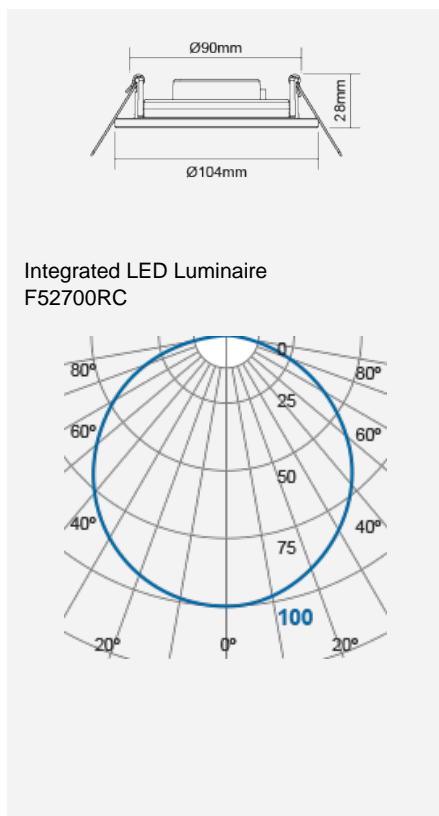

# CHICO Adjustable Recessed Downlight (Integrated)

Product Code:

**F52700RC**

Electrical Data	
Voltage (V)	220-240V
Product Data	
Product Wattage (W)	5
Tilting Angle ( ° )	25
Colour Temperature (K)	Warmwhite (2800K), Coolwhite (4000K)
Colour Render Index (Ra)	>Ra80
Colour	White (WH12), Silver (SV22), Black (BK12), Brushed Nickel (NI52)
Materials	Plastic housing and diffuser
Protection Class	Class II
Dimmable	No
Weight (g)	110
Application	Display Shelves, Hotels, Kitchen Cabinets and Counters, Restaurants, Wall Lighting
Performance Data	
Luminous Flux (lm)	300
Luminous Efficacy (lm/W)	60
Rated Life (hrs)	15000
IP Rating	IP20
Product Dimensions	
Diameter (mm)	104
Height (mm)	28
Cut-out (mm)	Ø90

[www.megaman.cc](http://www.megaman.cc)

m	Lux	Ø cm
0.5	400	143
1	100	286
1.5	44	428
2	25	571

Beam angle = 110°

Product Code: F52700RC

MEGAMAN® 2005-2018. All Rights Reserved.

This document is for informational purpose only.