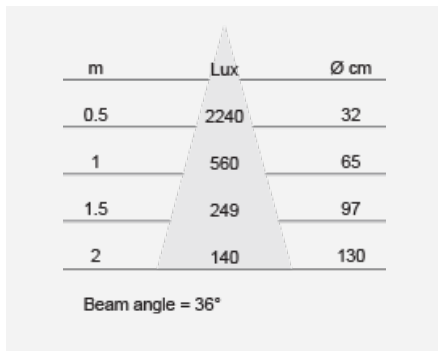

Product Code: F52800RC

MEGAMAN® 2005-2018. All Rights Reserved.

This document is for informational purpose only.

MEGAMAN® reserves the right to make changes from time to time in the interest of product developments without prior notification to any products herein.

www.megaman.cc