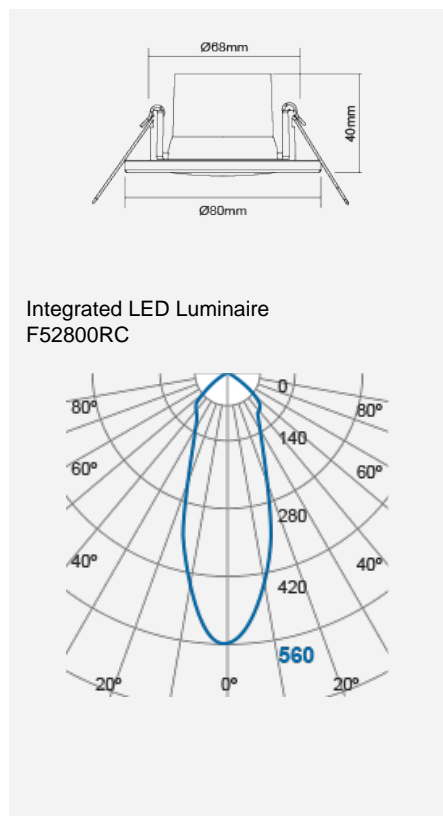

CHICO Recessed Downlight (Integrated)

Product Code:

F52800RC

Electrical Data	
Voltage (V)	220-240V
Product Data	
Product Wattage (W)	4
Beam Angle (°)	36
Colour Temperature (K)	Warmwhite (2800K), Coolwhite (4000K)
Colour Render Index (Ra)	>Ra80
Colour	White (WH12), Silver (SV22), Black (BK12), Brushed Nickel (NI52)
Materials	Plastic housing and diffuser
Protection Class	Class II
Dimmable	No
Weight (g)	107
Application	Display Shelves, Hotels, Kitchen Cabinets and Counters, Restaurants, Wall Lighting
Performance Data	
Max. Luminous Intensity (cd)	560
Luminous Flux (lm)	250
Luminous Efficacy (lm/W)	63
Rated Life (hrs)	15000
IP Rating	IP20
Product Dimensions	
Diameter (mm)	80
Height (mm)	40
Cut-out (mm)	Ø68