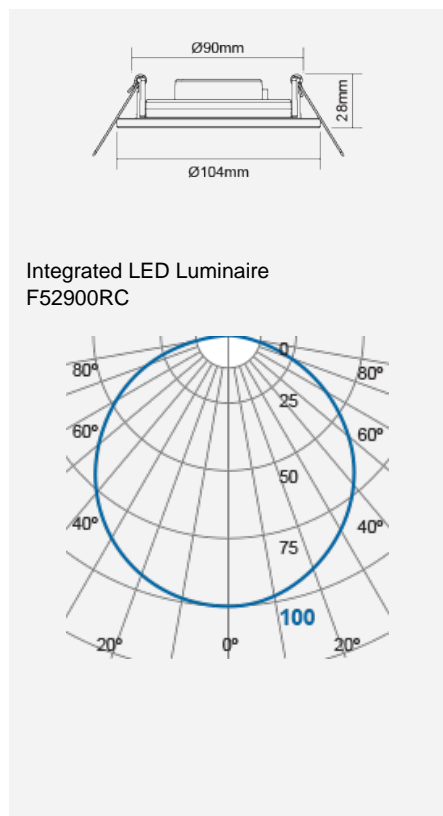

CHICO Recessed Downlight (Integrated)

Product Code:

F52900RC

Electrical Data	
Voltage (V)	220-240V
Product Data	
Product Wattage (W)	5
Colour Temperature (K)	Warmwhite (2800K), Coolwhite (4000K)
Colour Render Index (Ra)	>Ra80
Colour	White (WH12), Silver (SV22), Black (BK12), Brushed Nickel (NI52)
Materials	Plastic housing and diffuser
Protection Class	Class II
Dimmable	No
Weight (g)	74
Application	Display Shelves, Hotels, Kitchen Cabinets and Counters, Restaurants, Wall Lighting
Performance Data	
Luminous Flux (lm)	300
Luminous Efficacy (lm/W)	60
Rated Life (hrs)	15000
IP Rating	IP20
Product Dimensions	
Diameter (mm)	104
Height (mm)	28
Cut-out (mm)	Ø90

www.megaman.cc

m	Lux	Ø cm
0.5	400	143
1	100	286
1.5	44	428
2	25	571

Beam angle = 110°

Product Code: F52900RC

MEGAMAN® 2005-2018. All Rights Reserved.

This document is for informational purpose only.

MEGAMAN® reserves the right to make changes from time to time in the interest of product developments without prior notification to any products herein.