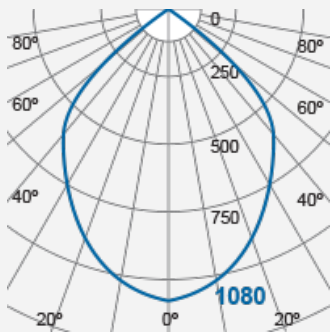

Luminaire with LED Light Engine TECOH® CFx Max. 30W

Product Code: F25245RC

MEGAMAN® 2005-2018. All Rights Reserved. This document is for informational purpose only.

MEGAMAN® reserves the right to make changes from time to time in the interest of product developments without prior notification to any products herein.

www.megaman.cc