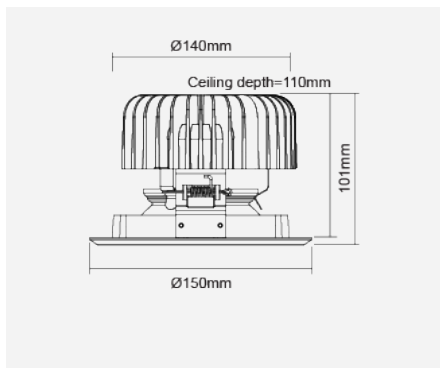

# GENOA Recessed Downlight (CFx)

Product Code:

**F25245RC**

Product Data	
Max. Wattage (W)	30
Light Source	TECOH® CFx CF0112, CF0112d, CF0120, CF0120d
Lamp Base	PHJ65d-2
Colour	White (WH21), Silver (SV26), Black (BK21)
Materials	Aluminium
Protection Class	Class I
Dimmable	N/A
Weight (g)	800
Application	Corridors, Hotel Lobbies, Reception Areas, Restaurant, Shopping Malls, Supermarkets
Performance Data	
IP Rating	IP20
Product Dimensions	
Diameter (mm)	150
Height (mm)	101
Cut-out (mm)	Ø140

Luminaire with LED Light Engine TECOH® CFx Max. 30W

Product Code: F25245RC

MEGAMAN® 2005-2018. All Rights Reserved. This document is for informational purpose only.

MEGAMAN® reserves the right to make changes from time to time in the interest of product developments without prior notification to any products herein.

[www.megaman.cc](http://www.megaman.cc)

m	Lux	Ø cm
0.5	4320	100
1	1080	200
1.5	480	300
2	270	400

Beam angle = 90°

Product Code: F25245RC

MEGAMAN® 2005-2018. All Rights Reserved.

This document is for informational purpose only.