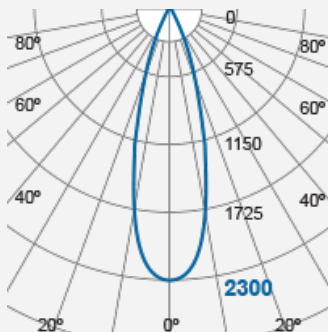

GRANADA Recessed Downlight (PAR30S)

White

Max. 12W LED PAR30S E27

Product Code:

F31015RC

| Product Data | |
|--------------------|--|
| Max. Wattage (W) | 12 |
| Light Source | LED PAR30S |
| Lamp Base | E27 |
| Colour | White (WH21) |
| Materials | Aluminium |
| Protection Class | Class I |
| Dimmable | N/A |
| Weight (g) | 710 |
| Application | Corridors, Hotels, Offices, Restaurant, Shopping Malls |
| Performance Data | |
| IP Rating | IP20 |
| Product Dimensions | |
| Diameter (mm) | 150 |
| Height (mm) | 203 |
| Cut-out (mm) | Ø130 |

www.megaman.cc

| m | Lux | Ø cm |
|-----|------|------|
| 0.5 | 9200 | 27 |
| 1 | 2300 | 54 |
| 1.5 | 1022 | 80 |
| 2 | 575 | 107 |

Beam angle = 30°

Product Code: F31015RC

MEGAMAN® 2005-2018. All Rights Reserved.