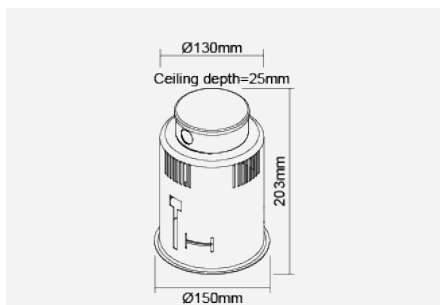

GRANADA Recessed Downlight (PAR30S)

White

Max. 12W LED PAR30S E27

Product Code:

F31015RC

| Product Data | |
|--------------------|--|
| Max. Wattage (W) | 12 |
| Light Source | LED PAR30S |
| Lamp Base | E27 |
| Colour | White (WH21) |
| Materials | Aluminium |
| Protection Class | Class I |
| Dimmable | N/A |
| Weight (g) | 710 |
| Application | Corridors, Hotels, Offices, Restaurant, Shopping Malls |
| Performance Data | |
| IP Rating | IP20 |
| Product Dimensions | |
| Diameter (mm) | 150 |
| Height (mm) | 203 |
| Cut-out (mm) | Ø130 |

www.megaman.cc

| m | Lux | Ø cm |
|-----|------|------|
| 0.5 | 9200 | 27 |
| 1 | 2300 | 54 |
| 1.5 | 1022 | 80 |
| 2 | 575 | 107 |

Beam angle = 30°

Product Code: F31015RC

MEGAMAN® 2005-2018. All Rights Reserved.