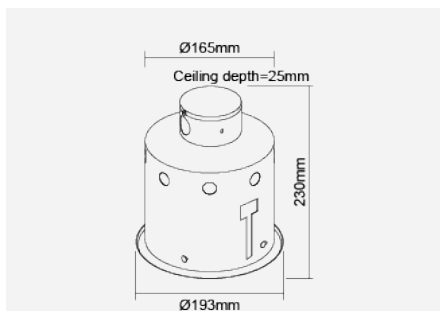

GRANADA Recessed Downlight (PAR38)

White

Product Code:

F31114RC

Product Data	
Max. Wattage (W)	20
Light Source	LED PAR38
Lamp Base	E27
Colour	White (WH21)
Materials	Aluminium
Protection Class	Class I
Dimmable	N/A
Weight (g)	1110
Application	Corridors, Hotels, Offices, Restaurant, Shopping Malls
Performance Data	
IP Rating	IP20
Product Dimensions	
Diameter (mm)	193
Height (mm)	230
Cut-out (mm)	Ø165

Max. 20W LED PAR38 E27

Product Code: F31114RC

MEGAMAN® 2005-2018. All Rights Reserved.
This document is for informational purpose only.

MEGAMAN® reserves the right to make changes from time to time in the interest of product developments without prior notification to any products herein.

m	Lux	Ø cm
0.5	27200	22
1	6800	44
1.5	3022	67
2	1700	89

Beam angle = 25°

Product Code: F31114RC

MEGAMAN® 2005-2018. All Rights Reserved.

This document is for informational purpose only.

MEGAMAN® reserves the right to make changes from time to time in the interest of product developments without prior notification to any products herein.