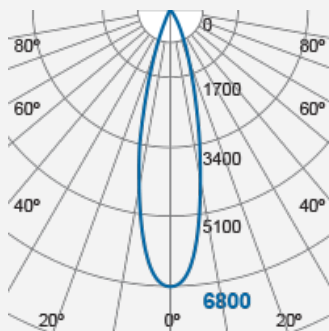

Max. 20W LED PAR38 E27