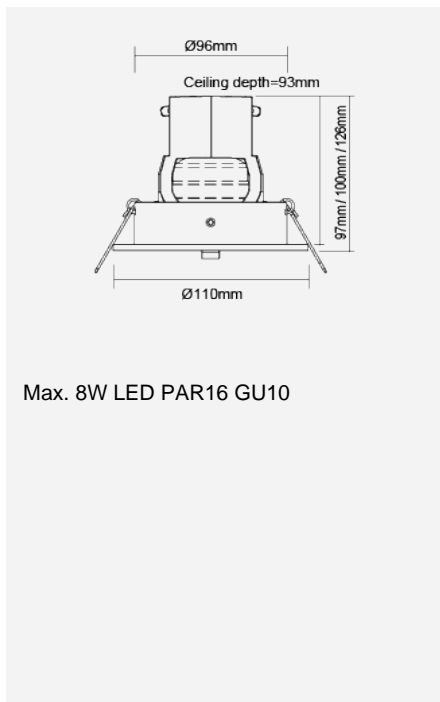

MALCOLM Adjustable Recessed Downlight (PAR16)

Product Code:

F13417RC

Product Data	
Max. Wattage (W)	8
Light Source	LED PAR16
Lamp Base	GU10
Rotating Angle (°)	330
Tilting Angle (°)	30
Colour	White (WH24), Silver (SV26), Black (BK23), Gold (GD23)
Materials	Aluminium and polycarbonate
Protection Class	Class II
Dimmable	N/A
Weight (g)	255
Application	Homes, Department Stores, Exhibition Booths, Galleries and Museums, Restaurants, Shops and Boutiques
Performance Data	
IP Rating	IP20
Product Dimensions	
Diameter (mm)	110
Height (mm)	97
Cut-out (mm)	Ø96