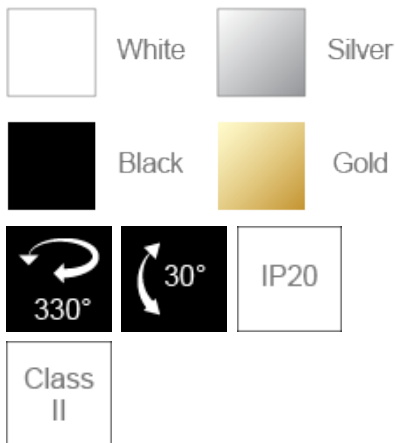

MALCOLM Adjustable Recessed Downlight (PAR16)

Product Code:

F13417RC

Product Data	
Max. Wattage (W)	8
Light Source	LED PAR16
Lamp Base	GU10
Rotating Angle (°)	330
Tilting Angle (°)	30
Colour	White (WH24), Silver (SV26), Black (BK23), Gold (GD23)
Materials	Aluminium and polycarbonate
Protection Class	Class II
Dimmable	N/A
Weight (g)	255
Application	Homes, Department Stores, Exhibition Booths, Galleries and Museums, Restaurants, Shops and Boutiques
Performance Data	
IP Rating	IP20
Product Dimensions	
Diameter (mm)	110
Height (mm)	97
Cut-out (mm)	Ø96