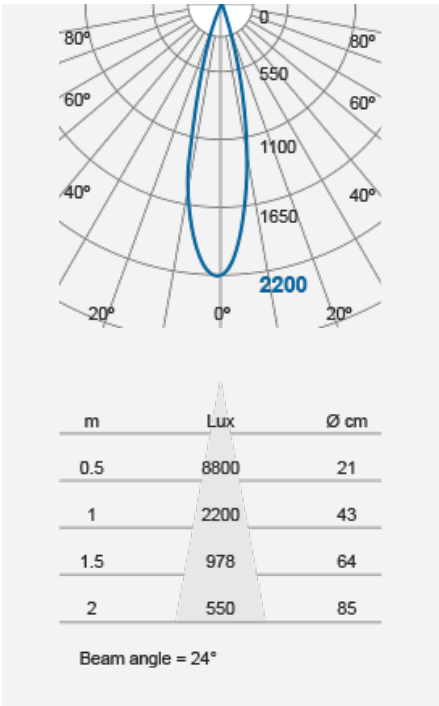

Product Code: F13417RC

MEGAMAN® 2005-2018. All Rights Reserved.
This document is for informational purpose only.

MEGAMAN® reserves the right to make changes from time to time in the interest of product developments without prior notification to any products herein.