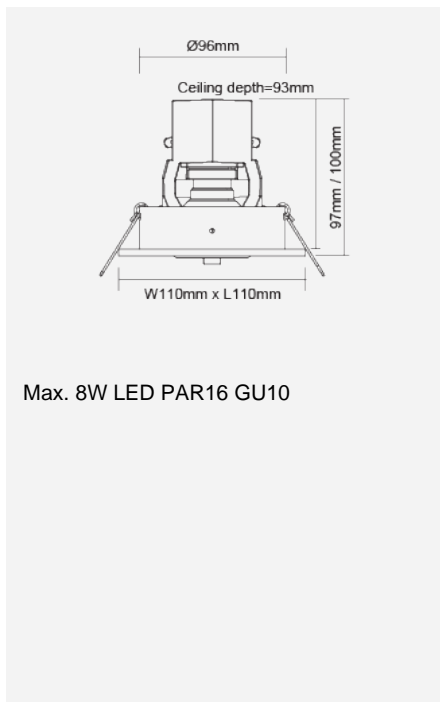

MALCOLM Adjustable Recessed Downlight (PAR16)

Product Code:

F13517RC

Product Data	
Max. Wattage (W)	8
Light Source	LED PAR16
Lamp Base	GU10
Rotating Angle (°)	330
Tilting Angle (°)	30
Colour	White (WH24), Silver (SV26), Black (BK23), Gold (GD23)
Materials	Aluminium and polycarbonate
Protection Class	Class II
Dimmable	N/A
Weight (g)	290
Application	Homes, Department Stores, Exhibition Booths, Galleries and Museums, Restaurants, Shops and Boutiques
Performance Data	
IP Rating	IP20
Product Dimensions	
Length (mm)	110
Width (mm)	110
Height (mm)	97
Cut-out (mm)	Ø96