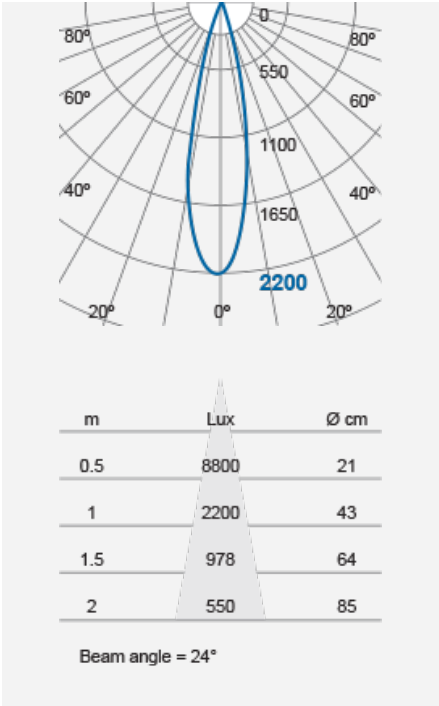

Product Code: F13517RC