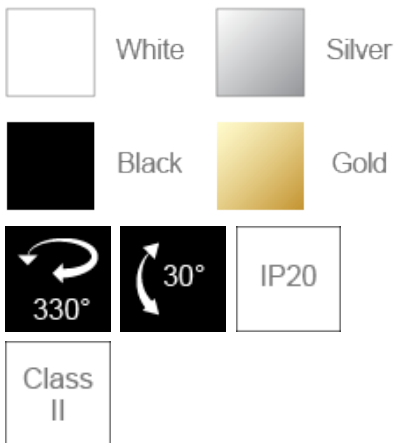

MALCOLM Adjustable Recessed Downlight (PAR16)

Product Code:

F13517RC

Product Data	
Max. Wattage (W)	8
Light Source	LED PAR16
Lamp Base	GU10
Rotating Angle (°)	330
Tilting Angle (°)	30
Colour	White (WH24), Silver (SV26), Black (BK23), Gold (GD23)
Materials	Aluminium and polycarbonate
Protection Class	Class II
Dimmable	N/A
Weight (g)	290
Application	Homes, Department Stores, Exhibition Booths, Galleries and Museums, Restaurants, Shops and Boutiques
Performance Data	
IP Rating	IP20
Product Dimensions	
Length (mm)	110
Width (mm)	110
Height (mm)	97
Cut-out (mm)	Ø96