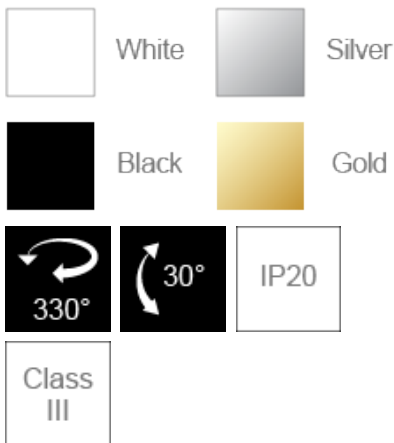

MALCOLM Adjustable Recessed Downlight (MR16)

Product Code:

F13541RC

Product Data	
Max. Wattage (W)	8
Light Source	LED MR16
Lamp Base	GU5.3
Rotating Angle (°)	330
Tilting Angle (°)	30
Colour	White (WH24), Silver (SV26), Black (BK23), Gold (GD23)
Materials	Aluminium and polycarbonate
Protection Class	Class III
Dimmable	N/A
Weight (g)	226
Application	Homes, Department Stores, Exhibition Booths, Galleries and Museums, Restaurants, Shops and Boutiques
Performance Data	
IP Rating	IP20
Product Dimensions	
Length (mm)	110
Width (mm)	110
Height (mm)	100
Cut-out (mm)	Ø96