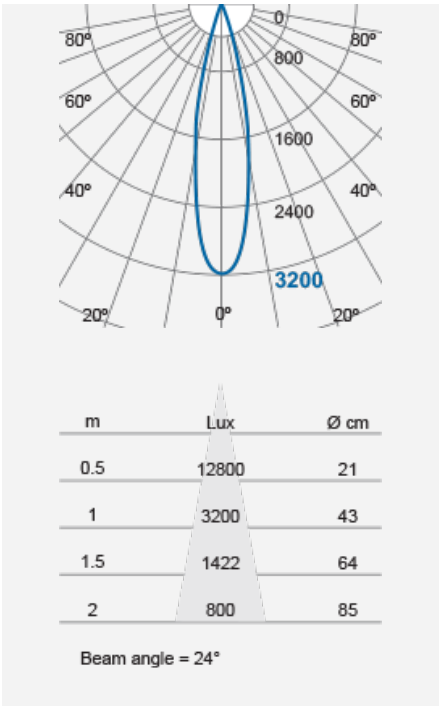

Product Code: F13541RC

MEGAMAN® 2005-2018. All Rights Reserved.
This document is for informational purpose only.

MEGAMAN® reserves the right to make changes from time to time in the interest of product developments without prior notification to any products herein.
www.megaman.cc