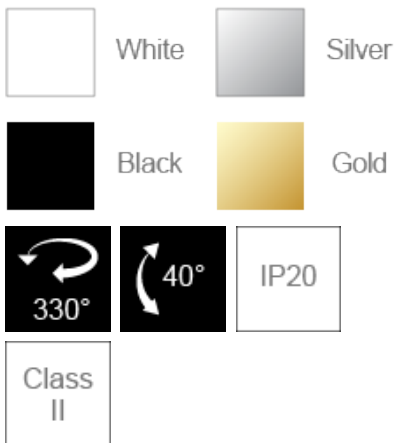

# MALCOLM Adjustable Recessed Downlight (PAR30)

Product Code:

**F13815RC**

Product Data	
Max. Wattage (W)	15
Light Source	LED PAR30
Lamp Base	E27
Rotating Angle ( ° )	330
Tilting Angle ( ° )	40
Colour	White (WH24), Silver (SV26), Black (BK23), Gold (GD23)
Materials	Aluminium and polycarbonate
Protection Class	Class II
Dimmable	N/A
Weight (g)	350
Application	Homes, Department Stores, Exhibition Booths, Galleries and Museums, Restaurants, Shops and Boutiques
Performance Data	
IP Rating	IP20
Product Dimensions	
Diameter (mm)	170
Height (mm)	140
Cut-out (mm)	Ø150