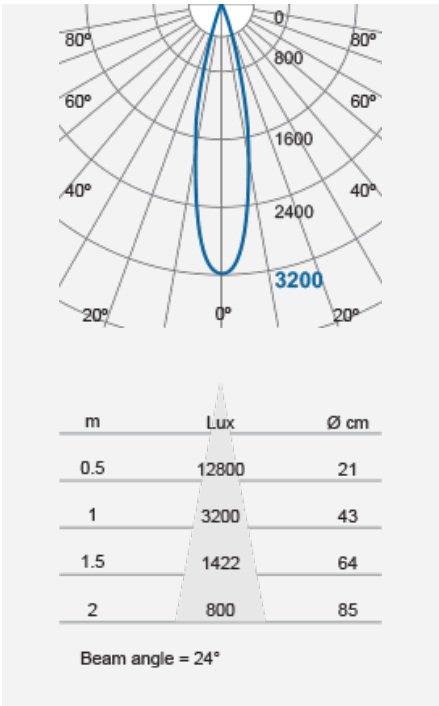

Product Code: F13815RC

MEGAMAN® 2005-2018. All Rights Reserved.
This document is for informational purpose only.

MEGAMAN® reserves the right to make changes from time to time in the interest of product developments without prior notification to any products herein.
www.megaman.cc