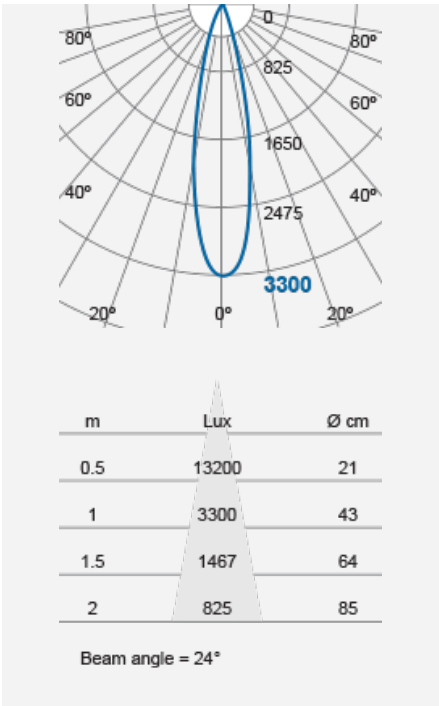

Product Code: F22241SM

MEGAMAN® 2005-2018. All Rights Reserved.
This document is for informational purpose only.

MEGAMAN® reserves the right to make changes from time to time in the interest of product developments without prior notification to any products herein.
www.megaman.cc