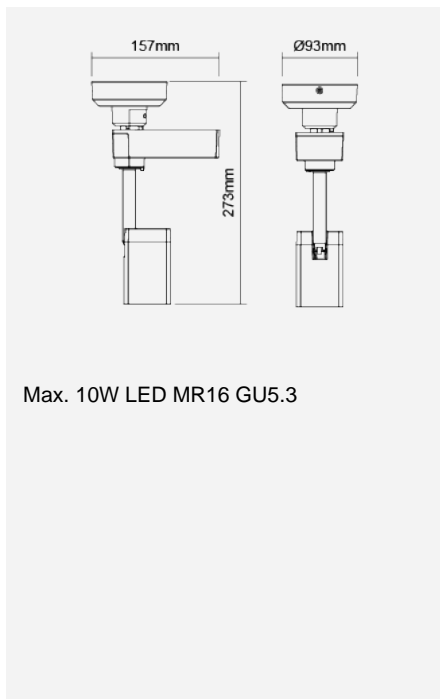

MOSAIC Track Lighting (MR16) - Surface Mounted Version

Product Code:

F22241SM

Product Data	
Max. Wattage (W)	10
Light Source	LED MR16
Lamp Base	GU5.3
Rotating Angle (°)	330
Tilting Angle (°)	90
Colour	White (WH12), Silver (SV22), Black (BK12)
Materials	Polycarbonate
Protection Class	Class III
Dimmable	N/A
Weight (g)	360
Application	Galleries, Hotels, Reception Areas, Restaurants, Retail outlets, Showrooms
Performance Data	
IP Rating	IP20
Product Dimensions	
Diameter (mm)	93
Length (mm)	157
Height (mm)	273