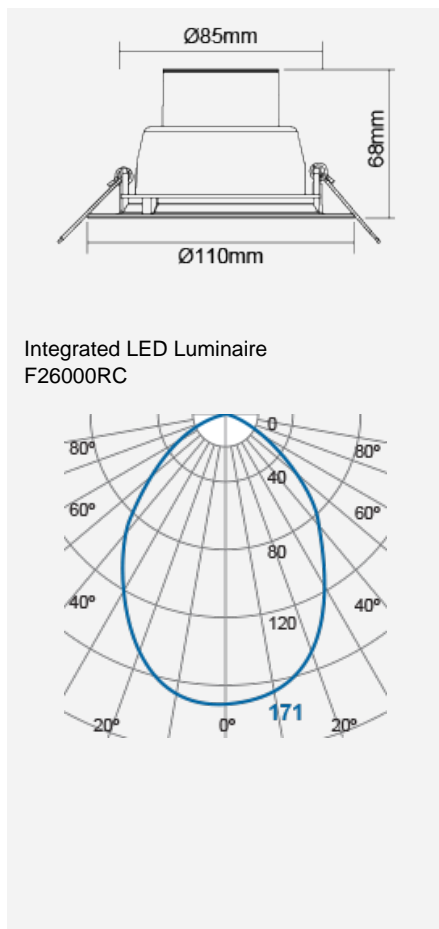

SIENA Recessed Downlight (Integrated)

Product Code:

F26000RC

Electrical Data	
Voltage (V)	220-240V
Power Factor	>0.9
Product Data	
Product Wattage (W)	5
Colour Temperature (K)	Warmwhite (2800K), Coolwhite (4000K), Daylight (6500K)
Colour Render Index (Ra)	>Ra80
Colour	White (WH26), Silver (SV26)
Materials	Metal housing with plastic diffuser
Protection Class	Class I
Dimmable	No
Weight (g)	140
Performance Data	
Luminous Flux (lm)	350
Luminous Efficacy (lm/W)	70
Rated Life (hrs)	25000
IP Rating	IP44
Product Dimensions	
Diameter (mm)	110
Height (mm)	68
Cut-out (mm)	Ø85

www.megaman.cc

m	Lux	Ø cm
0.5	684	100
1	171	200
1.5	76	300
2	43	400

Beam angle = 90°

Product Code: F26000RC

MEGAMAN® 2005-2018. All Rights Reserved.

This document is for informational purpose only.

MEGAMAN® reserves the right to make changes from time to time in the interest of product developments without prior notification to any products herein.