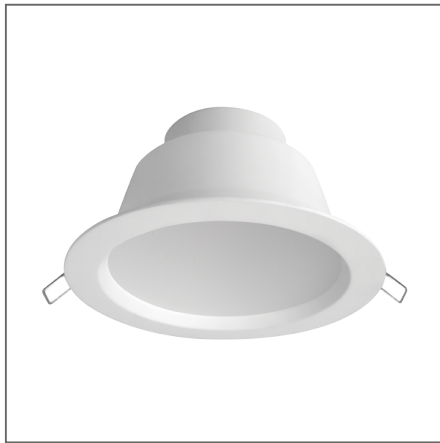

SIENA Recessed Downlight (Integrated)

Product Code:

F26000RC

Electrical Data	
Voltage (V)	220-240V
Power Factor	>0.9
Product Data	
Product Wattage (W)	5
Colour Temperature (K)	Warmwhite (2800K), Coolwhite (4000K), Daylight (6500K)
Colour Render Index (Ra)	>Ra80
Colour	White (WH26), Silver (SV26)
Materials	Metal housing with plastic diffuser
Protection Class	Class I
Dimmable	No
Weight (g)	140
Performance Data	
Luminous Flux (lm)	350
Luminous Efficacy (lm/W)	70
Rated Life (hrs)	25000
IP Rating	IP44
Product Dimensions	
Diameter (mm)	110
Height (mm)	68
Cut-out (mm)	Ø85

www.megaman.cc

m	Lux	Ø cm
0.5	684	100
1	171	200
1.5	76	300
2	43	400

Beam angle = 90°

Product Code: F26000RC

MEGAMAN® 2005-2018. All Rights Reserved.

This document is for informational purpose only.

MEGAMAN® reserves the right to make changes from time to time in the interest of product developments without prior notification to any products herein.