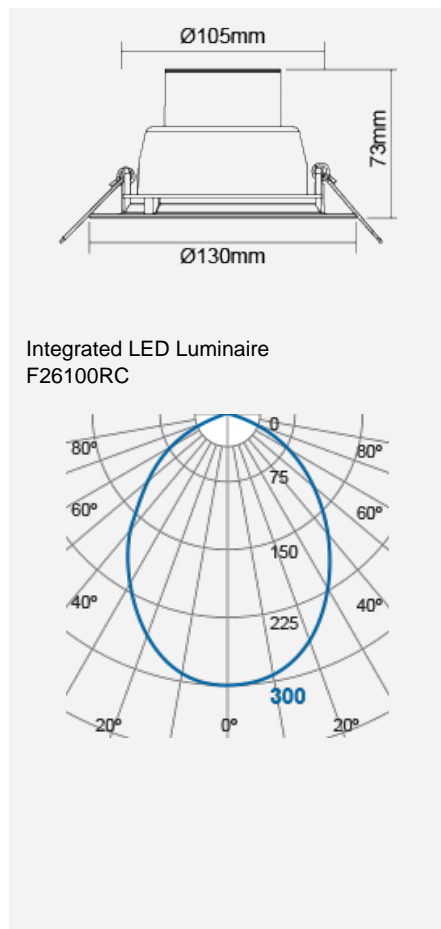

SIENA Recessed Downlight (Integrated)

Product Code:

F26100RC

Electrical Data	
Voltage (V)	220-240V
Power Factor	>0.9
Product Data	
Product Wattage (W)	7.5
Colour Temperature (K)	Warmwhite (2800K), Coolwhite (4000K), Daylight (6500K)
Colour Render Index (Ra)	>Ra80
Colour	White (WH26), Silver (SV26)
Materials	Metal housing with plastic diffuser
Protection Class	Class I
Dimmable	No
Weight (g)	166
Performance Data	
Luminous Flux (lm)	550
Luminous Efficacy (lm/W)	73
Rated Life (hrs)	25000
IP Rating	IP44
Product Dimensions	
Diameter (mm)	130
Height (mm)	73
Cut-out (mm)	Ø105

www.megaman.cc

m	Lux	Ø cm
0.5	1200	100
1	300	200
1.5	133	300
2	75	400

Beam angle = 90°

Product Code: F26100RC

MEGAMAN® 2005-2018. All Rights Reserved.

This document is for informational purpose only.

MEGAMAN® reserves the right to make changes from time to time in the interest of product developments without prior notification to any products herein.