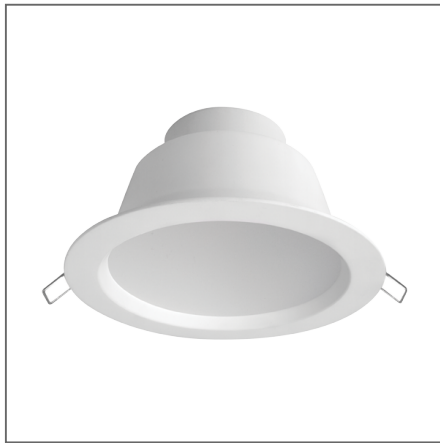

SIENA Recessed Downlight (Integrated)

Product Code:

F26100RC

Electrical Data	
Voltage (V)	220-240V
Power Factor	>0.9
Product Data	
Product Wattage (W)	7.5
Colour Temperature (K)	Warmwhite (2800K), Coolwhite (4000K), Daylight (6500K)
Colour Render Index (Ra)	>Ra80
Colour	White (WH26), Silver (SV26)
Materials	Metal housing with plastic diffuser
Protection Class	Class I
Dimmable	No
Weight (g)	166
Performance Data	
Luminous Flux (lm)	550
Luminous Efficacy (lm/W)	73
Rated Life (hrs)	25000
IP Rating	IP44
Product Dimensions	
Diameter (mm)	130
Height (mm)	73
Cut-out (mm)	Ø105

www.megaman.cc

m	Lux	Ø cm
0.5	1200	100
1	300	200
1.5	133	300
2	75	400

Beam angle = 90°

Product Code: F26100RC

MEGAMAN® 2005-2018. All Rights Reserved.

This document is for informational purpose only.

MEGAMAN® reserves the right to make changes from time to time in the interest of product developments without prior notification to any products herein.