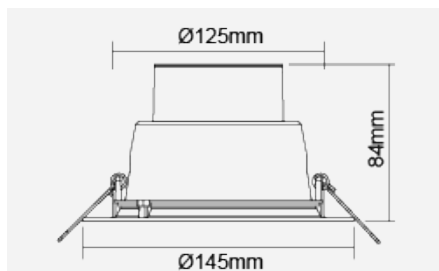

SIENA Recessed Downlight (Integrated) DIMMABLE