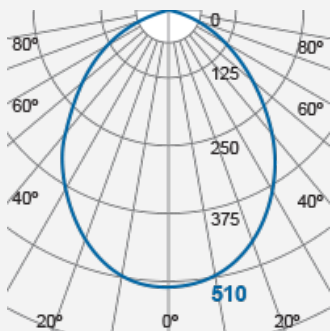

Integrated LED Luminaire
F26200RC-d