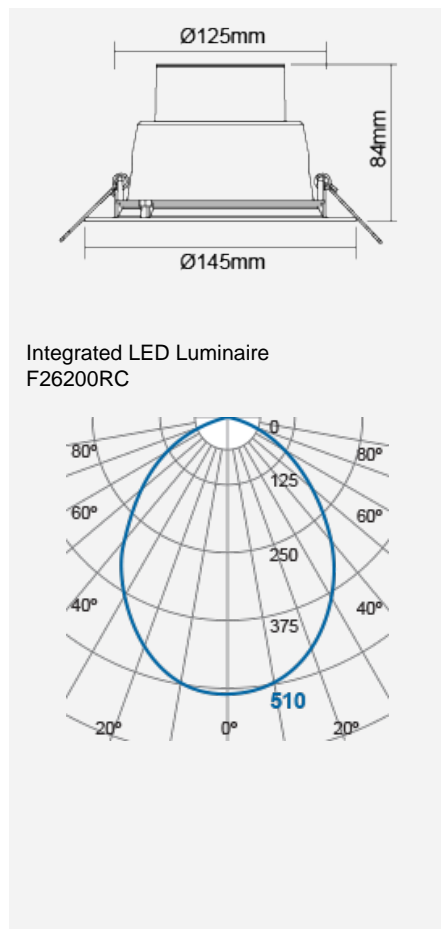

SIENA Recessed Downlight (Integrated)

Product Code:

F26200RC

Electrical Data	
Voltage (V)	220-240V
Power Factor	>0.9
Product Data	
Product Wattage (W)	12.5
Colour Temperature (K)	Warmwhite (2800K), Coolwhite (4000K), Daylight (6500K)
Colour Render Index (Ra)	>Ra80
Colour	White (WH26), Silver (SV26)
Materials	Metal housing with plastic diffuser
Protection Class	Class I
Dimmable	No
Weight (g)	217
Performance Data	
Luminous Flux (lm)	950
Luminous Efficacy (lm/W)	76
Rated Life (hrs)	25000
IP Rating	IP44
Product Dimensions	
Diameter (mm)	145
Height (mm)	84
Cut-out (mm)	Ø125

www.megaman.cc

m	Lux	Ø cm
0.5	2040	100
1	510	200
1.5	227	300
2	128	400

Beam angle = 90°

Product Code: F26200RC

MEGAMAN® 2005-2018. All Rights Reserved.

This document is for informational purpose only.

MEGAMAN® reserves the right to make changes from time to time in the interest of product developments without prior notification to any products herein.