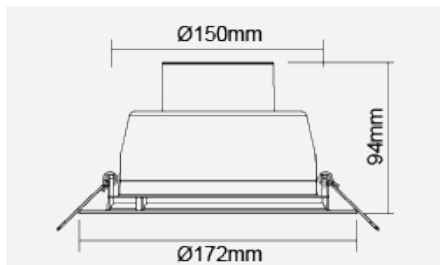

# SIENA Recessed Downlight (Integrated) DIMMABLE

Integrated LED Luminaire  
F26300RC-d

Product Code:

**F26300RC-d**

Electrical Data	
Voltage (V)	220-240V
Power Factor	>0.9
Product Data	
Product Wattage (W)	21.5
Colour Temperature (K)	Warmwhite (2800K), Coolwhite (4000K), Daylight (6500K)
Colour Render Index (Ra)	>Ra80
Colour	White (WH26), Silver (SV26)
Materials	Metal housing with plastic diffuser
Protection Class	Class I
Dimmable	100-10%
Weight (g)	264
Performance Data	
Luminous Flux (lm)	1560
Luminous Efficacy (lm/W)	73
Rated Life (hrs)	25000
IP Rating	IP44
Product Dimensions	
Diameter (mm)	172
Height (mm)	94
Cut-out (mm)	Ø150
Remarks: Surface Mount Kit: LA10017 Capable of linear dimming from 100% to 10% or 5% when working with most conventional dimmers. Please refer to the compatible dimmer list at <a href="http://www.megaman.cc/user-guide">www.megaman.cc/user-guide</a> for further details	

[www.megaman.cc](http://www.megaman.cc)

m	Lux	Ø cm
0.5	3240	100
1	810	200
1.5	360	300
2	203	400

Beam angle = 90°