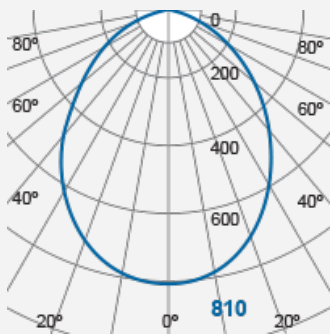

# SIENA Recessed Downlight (Integrated) DIMMABLE

Integrated LED Luminaire  
F26300RC-d

Product Code:

**F26300RC-d**

Electrical Data	
Voltage (V)	220-240V
Power Factor	>0.9
Product Data	
Product Wattage (W)	21.5
Colour Temperature (K)	Warmwhite (2800K), Coolwhite (4000K), Daylight (6500K)
Colour Render Index (Ra)	>Ra80
Colour	White (WH26), Silver (SV26)
Materials	Metal housing with plastic diffuser
Protection Class	Class I
Dimmable	100-10%
Weight (g)	264
Performance Data	
Luminous Flux (lm)	1560
Luminous Efficacy (lm/W)	73
Rated Life (hrs)	25000
IP Rating	IP44
Product Dimensions	
Diameter (mm)	172
Height (mm)	94
Cut-out (mm)	Ø150
Remarks: Surface Mount Kit: LA10017 Capable of linear dimming from 100% to 10% or 5% when working with most conventional dimmers. Please refer to the compatible dimmer list at <a href="http://www.megaman.cc/user-guide">www.megaman.cc/user-guide</a> for further details	

[www.megaman.cc](http://www.megaman.cc)

m	Lux	Ø cm
0.5	3240	100
1	810	200
1.5	360	300
2	203	400

Beam angle = 90°