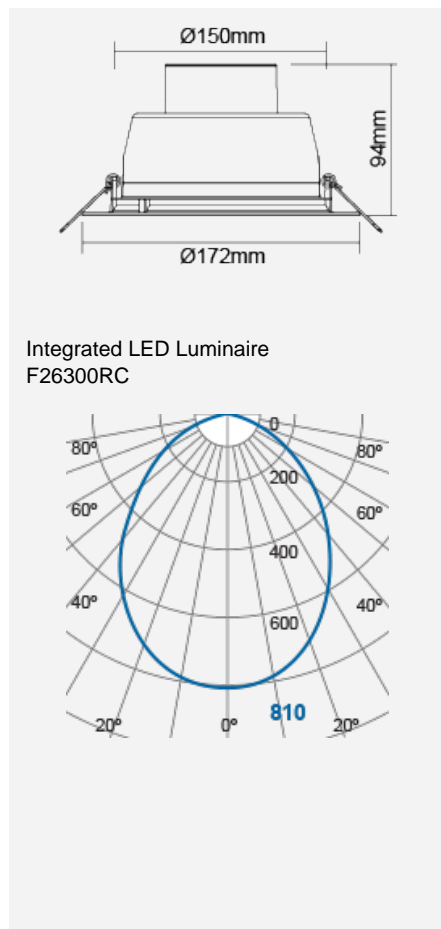

# SIENA Recessed Downlight (Integrated)

Product Code:

**F26300RC**

Electrical Data	
Voltage (V)	220-240V
Power Factor	>0.9
Product Data	
Product Wattage (W)	20.5
Colour Temperature (K)	Warmwhite (2800K), Coolwhite (4000K), Daylight (6500K)
Colour Render Index (Ra)	>Ra80
Colour	White (WH26), Silver (SV26)
Materials	Metal housing with plastic diffuser
Protection Class	Class I
Dimmable	No
Weight (g)	266
Performance Data	
Luminous Flux (lm)	1560
Luminous Efficacy (lm/W)	76
Rated Life (hrs)	25000
IP Rating	IP44
Product Dimensions	
Diameter (mm)	172
Height (mm)	94
Cut-out (mm)	Ø150
Remarks: Surface Mount Kit: LA10017	

[www.megaman.cc](http://www.megaman.cc)

m	Lux	Ø cm
0.5	3240	100
1	810	200
1.5	360	300
2	203	400

Beam angle = 90°

Product Code: F26300RC

MEGAMAN® 2005-2018. All Rights Reserved.

This document is for informational purpose only.