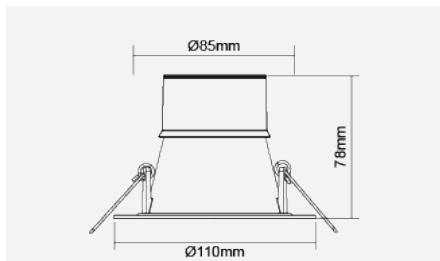

SIENA SR Recessed Downlight (Integrated) - INGENIUM® BLU DIMMABLE

Integrated LED Luminaire
F26400RC-dBT

Product Code:

F26400RC-dBT

Electrical Data	
Voltage (V)	220-240V
Power Factor	>0.9
Product Data	
Product Wattage (W)	13
Beam Angle (°)	60
Colour Temperature (K)	Warmwhite (2800K), Coolwhite (4000K), Daylight (6500K)
Colour Render Index (Ra)	>Ra80
Colour	White (WH26), Silver (SV26)
Materials	Metal housing with silver reflector
Protection Class	Class I
Dimmable	100-10%
Weight (g)	157
Performance Data	
Max. Luminous Intensity (cd)	670
Luminous Flux (lm)	900
Luminous Efficacy (lm/W)	69
Rated Life (hrs)	25000
IP Rating	IP20
Product Dimensions	
Diameter (mm)	110
Height (mm)	78
Cut-out (mm)	Ø85
Remarks: Dimmable by MEGAMAN® Bluetooth Control only.	

www.megaman.cc

m	Lux	Ø cm
0.5	2680	58
1	670	115
1.5	298	173
2	168	231

Beam angle = 60°