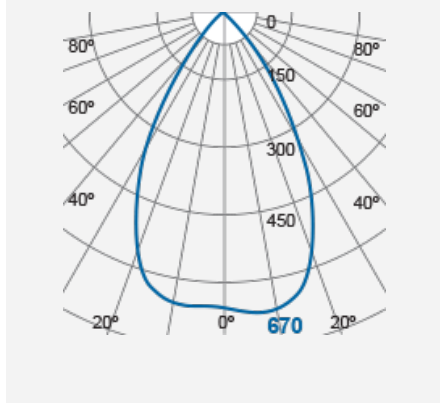

SIENA SR Recessed Downlight (Integrated) - INGENIUM® BLU DIMMABLE

Integrated LED Luminaire
F26400RC-dBT

Product Code:

F26400RC-dBT

Electrical Data	
Voltage (V)	220-240V
Power Factor	>0.9
Product Data	
Product Wattage (W)	13
Beam Angle (°)	60
Colour Temperature (K)	Warmwhite (2800K), Coolwhite (4000K), Daylight (6500K)
Colour Render Index (Ra)	>Ra80
Colour	White (WH26), Silver (SV26)
Materials	Metal housing with silver reflector
Protection Class	Class I
Dimmable	100-10%
Weight (g)	157
Performance Data	
Max. Luminous Intensity (cd)	670
Luminous Flux (lm)	900
Luminous Efficacy (lm/W)	69
Rated Life (hrs)	25000
IP Rating	IP20
Product Dimensions	
Diameter (mm)	110
Height (mm)	78
Cut-out (mm)	Ø85
Remarks: Dimmable by MEGAMAN® Bluetooth Control only.	

www.megaman.cc

m	Lux	Ø cm
0.5	2680	58
1	670	115
1.5	298	173
2	168	231

Beam angle = 60°