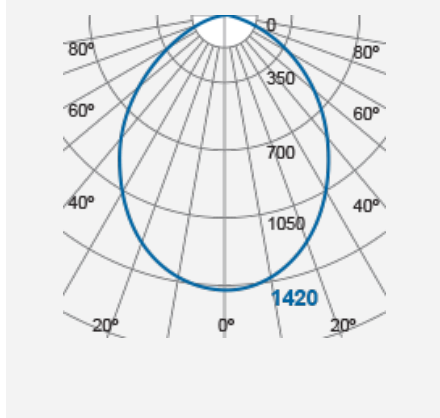

Integrated LED Luminaire
F27100RC