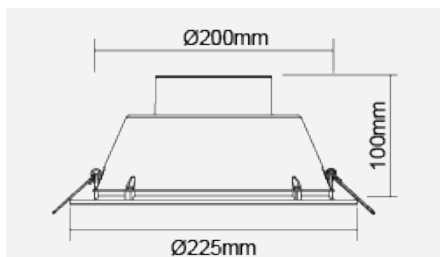

SIENA Recessed Downlight (Integrated) - High Output

High Output

Product Code:

F27100RC

Electrical Data

Voltage (V)	220-240V
Power Factor	>0.9

Product Data

Product Wattage (W)	35.5
Colour Temperature (K)	Warmwhite (2800K), Coolwhite (4000K), Daylight (6500K)
Colour Render Index (Ra)	>Ra80
Colour	White (WH26), Silver (SV26)
Materials	Metal housing with plastic diffuser
Protection Class	Class I
Dimmable	No
Weight (g)	447

Performance Data

Luminous Flux (lm)	2700
Luminous Efficacy (lm/W)	76
Rated Life (hrs)	25000
IP Rating	IP44

Product Dimensions

Diameter (mm)	225
Height (mm)	100
Cut-out (mm)	Ø200

Remarks: Surface Mount Kit: LA10020

Product Code: F27100RC

MEGAMAN® 2005-2018. All Rights Reserved.
This document is for informational purpose only.

MEGAMAN® reserves the right to make changes from time to time in the interest of product developments without prior notification to any products herein.

www.megaman.cc