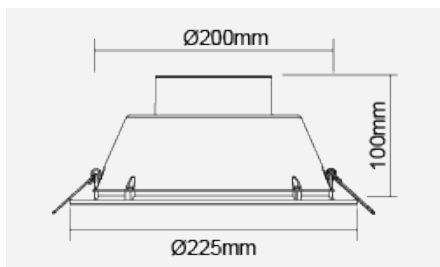

SIENA Recessed Downlight (Integrated)

Integrated LED Luminaire
F27100RCv1

Product Code:

F27100RCv1

Electrical Data	
Voltage (V)	220-240V
Power Factor	>0.9
Product Data	
Product Wattage (W)	20.5
Colour Temperature (K)	Warmwhite (2800K), Coolwhite (4000K), Daylight (6500K)
Colour Render Index (Ra)	>Ra80
Colour	White (WH26), Silver (SV26)
Materials	Metal housing with plastic diffuser
Protection Class	Class I
Dimmable	No
Weight (g)	417
Performance Data	
Luminous Flux (lm)	1560
Luminous Efficacy (lm/W)	76
Rated Life (hrs)	25000
IP Rating	IP44
Product Dimensions	
Diameter (mm)	225
Height (mm)	100
Cut-out (mm)	Ø200
Remarks: Surface Mount Kit: LA10020	

www.megaman.cc

m	Lux	Ø cm
0.5	3240	100
1	810	200
1.5	360	300
2	203	400

Beam angle = 90°

Product Code: F27100RCv1

MEGAMAN® 2005-2018. All Rights Reserved.

This document is for informational purpose only.

MEGAMAN® reserves the right to make changes from time to time in the interest of product developments without prior notification to any products herein.