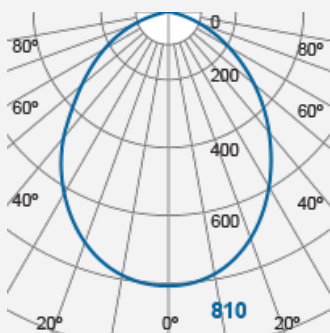

SIENA Recessed Downlight (Integrated)

Integrated LED Luminaire
F27100RCv1

Product Code:

F27100RCv1

Electrical Data	
Voltage (V)	220-240V
Power Factor	>0.9
Product Data	
Product Wattage (W)	20.5
Colour Temperature (K)	Warmwhite (2800K), Coolwhite (4000K), Daylight (6500K)
Colour Render Index (Ra)	>Ra80
Colour	White (WH26), Silver (SV26)
Materials	Metal housing with plastic diffuser
Protection Class	Class I
Dimmable	No
Weight (g)	417
Performance Data	
Luminous Flux (lm)	1560
Luminous Efficacy (lm/W)	76
Rated Life (hrs)	25000
IP Rating	IP44
Product Dimensions	
Diameter (mm)	225
Height (mm)	100
Cut-out (mm)	Ø200
Remarks: Surface Mount Kit: LA10020	

www.megaman.cc

m	Lux	Ø cm
0.5	3240	100
1	810	200
1.5	360	300
2	203	400

Beam angle = 90°

Product Code: F27100RCv1

MEGAMAN® 2005-2018. All Rights Reserved.

This document is for informational purpose only.

MEGAMAN® reserves the right to make changes from time to time in the interest of product developments without prior notification to any products herein.