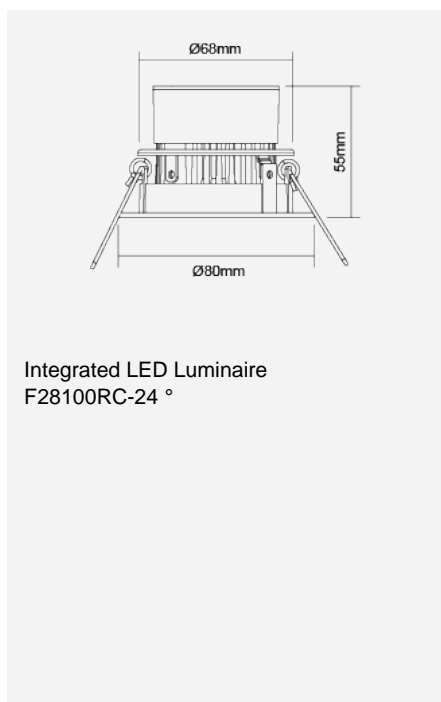

SIENA Adjustable Recessed Downlight (Integrated)

Product Code:

F28100RC

Electrical Data	
Voltage (V)	220-240V
Product Data	
Product Wattage (W)	7.5
Beam Angle (°)	24, 36
Tilting Angle (°)	25
Colour Temperature (K)	Warmwhite (2800K), Coolwhite (4000K)
Colour Render Index (Ra)	>Ra80
Colour	White (WH26), Silver (SV26), Brushed Nickel (NI53)
Materials	Metal housing with diffuser
Protection Class	Class II
Dimmable	No
Weight (g)	180
Performance Data	
Max. Luminous Intensity (cd)	3300 [24 °], 1800 [36 °]
Luminous Flux (lm)	500
Luminous Efficacy (lm/W)	67
Rated Life (hrs)	25000
IP Rating	IP44
Product Dimensions	
Diameter (mm)	80
Height (mm)	55
Cut-out (mm)	Ø68

www.megaman.cc

m	Lux	Ø cm
0.5	13200	21
1	3300	43
1.5	1467	64
2	825	85

Beam angle = 24°

F28100RC-36 °

m	Lux	Ø cm
0.5	7200	32
1	1800	65
1.5	800	97
2	450	130

Beam angle = 36°

Product Code: F28100RC

MEGAMAN® 2005-2018. All Rights Reserved.