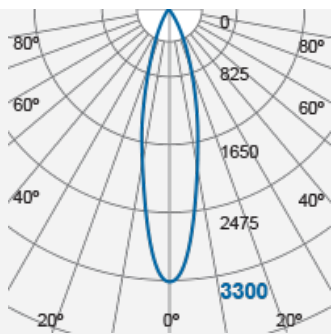

SIENA Adjustable Recessed Downlight (Integrated)

Product Code:

F28100RC

Electrical Data	
Voltage (V)	220-240V
Product Data	
Product Wattage (W)	7.5
Beam Angle (°)	24, 36
Tilting Angle (°)	25
Colour Temperature (K)	Warmwhite (2800K), Coolwhite (4000K)
Colour Render Index (Ra)	>Ra80
Colour	White (WH26), Silver (SV26), Brushed Nickel (NI53)
Materials	Metal housing with diffuser
Protection Class	Class II
Dimmable	No
Weight (g)	180
Performance Data	
Max. Luminous Intensity (cd)	3300 [24 °], 1800 [36 °]
Luminous Flux (lm)	500
Luminous Efficacy (lm/W)	67
Rated Life (hrs)	25000
IP Rating	IP44
Product Dimensions	
Diameter (mm)	80
Height (mm)	55
Cut-out (mm)	Ø68

www.megaman.cc

m	Lux	Ø cm
0.5	13200	21
1	3300	43
1.5	1467	64
2	825	85

Beam angle = 24°

F28100RC-36 °

m	Lux	Ø cm
0.5	7200	32
1	1800	65
1.5	800	97
2	450	130

Beam angle = 36°

Product Code: F28100RC

MEGAMAN® 2005-2018. All Rights Reserved.