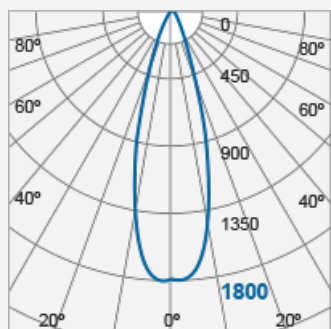

SIENA Adjustable Recessed Downlight (Integrated)

Product Code:

F28100RC

Electrical Data	
Voltage (V)	220-240V
Product Data	
Product Wattage (W)	7.5
Beam Angle (°)	24, 36
Tilting Angle (°)	25
Colour Temperature (K)	Warmwhite (2800K), Coolwhite (4000K)
Colour Render Index (Ra)	>Ra80
Colour	White (WH26), Silver (SV26), Brushed Nickel (NI53)
Materials	Metal housing with diffuser
Protection Class	Class II
Dimmable	No
Weight (g)	180
Performance Data	
Max. Luminous Intensity (cd)	3300 [24 °], 1800 [36 °]
Luminous Flux (lm)	500
Luminous Efficacy (lm/W)	67
Rated Life (hrs)	25000
IP Rating	IP44
Product Dimensions	
Diameter (mm)	80
Height (mm)	55
Cut-out (mm)	Ø68

www.megaman.cc

m	Lux	Ø cm
0.5	13200	21
1	3300	43
1.5	1467	64
2	825	85

Beam angle = 24°

F28100RC-36 °

m	Lux	Ø cm
0.5	7200	32
1	1800	65
1.5	800	97
2	450	130

Beam angle = 36°

Product Code: F28100RC

MEGAMAN® 2005-2018. All Rights Reserved.