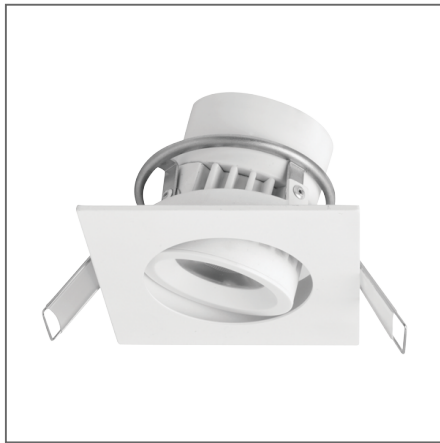

# SIENA Adjustable Recessed Downlight (Integrated)

Product Code:

**F29500RC**

Electrical Data	
Voltage (V)	220-240V
Product Data	
Product Wattage (W)	7.5
Beam Angle ( ° )	24, 36
Tilting Angle ( ° )	25
Colour Temperature (K)	Warmwhite (2800K), Coolwhite (4000K)
Colour Render Index (Ra)	>Ra80
Colour	White (WH26), Silver (SV26), Brushed Nickel (NI53)
Materials	Metal housing with diffuser
Protection Class	Class II
Dimmable	No
Weight (g)	188
Performance Data	
Max. Luminous Intensity (cd)	3300 [24 ° ], 1800 [36 ° ]
Luminous Flux (lm)	500
Luminous Efficacy (lm/W)	67
Rated Life (hrs)	25000
IP Rating	IP44
Product Dimensions	
Length (mm)	80
Width (mm)	80
Height (mm)	55
Cut-out (mm)	Ø68

Product Code: F29500RC

MEGAMAN® 2005-2018. All Rights Reserved.  
This document is for informational purpose only.

MEGAMAN® reserves the right to make changes from time to time in the interest of product developments without prior notification to any products herein.

[www.megaman.cc](http://www.megaman.cc)

m	Lux	Ø cm
0.5	13200	21
1	3300	43
1.5	1467	64
2	825	85

Beam angle = 24°

F29500RC-36 °

m	Lux	Ø cm
0.5	7200	32
1	1800	65
1.5	800	97
2	450	130

Beam angle = 36°

Product Code: F29500RC