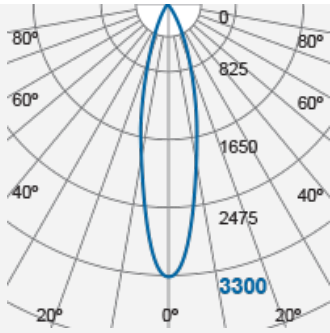

# SIENA Adjustable Recessed Downlight (Integrated)

Product Code:

**F29500RC**

Electrical Data	
Voltage (V)	220-240V
Product Data	
Product Wattage (W)	7.5
Beam Angle ( ° )	24, 36
Tilting Angle ( ° )	25
Colour Temperature (K)	Warmwhite (2800K), Coolwhite (4000K)
Colour Render Index (Ra)	>Ra80
Colour	White (WH26), Silver (SV26), Brushed Nickel (NI53)
Materials	Metal housing with diffuser
Protection Class	Class II
Dimmable	No
Weight (g)	188
Performance Data	
Max. Luminous Intensity (cd)	3300 [24 ° ], 1800 [36 ° ]
Luminous Flux (lm)	500
Luminous Efficacy (lm/W)	67
Rated Life (hrs)	25000
IP Rating	IP44
Product Dimensions	
Length (mm)	80
Width (mm)	80
Height (mm)	55
Cut-out (mm)	Ø68

[www.megaman.cc](http://www.megaman.cc)

m	Lux	Ø cm
0.5	13200	21
1	3300	43
1.5	1467	64
2	825	85

Beam angle = 24°

F29500RC-36 °

m	Lux	Ø cm
0.5	7200	32
1	1800	65
1.5	800	97
2	450	130

Beam angle = 36°

Product Code: F29500RC