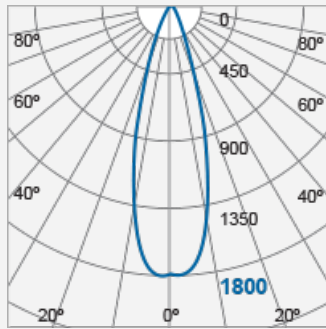

# SIENA Adjustable Recessed Downlight (Integrated)

Product Code:

**F29500RC**

Electrical Data	
Voltage (V)	220-240V
Product Data	
Product Wattage (W)	7.5
Beam Angle ( ° )	24, 36
Tilting Angle ( ° )	25
Colour Temperature (K)	Warmwhite (2800K), Coolwhite (4000K)
Colour Render Index (Ra)	>Ra80
Colour	White (WH26), Silver (SV26), Brushed Nickel (NI53)
Materials	Metal housing with diffuser
Protection Class	Class II
Dimmable	No
Weight (g)	188
Performance Data	
Max. Luminous Intensity (cd)	3300 [24 ° ], 1800 [36 ° ]
Luminous Flux (lm)	500
Luminous Efficacy (lm/W)	67
Rated Life (hrs)	25000
IP Rating	IP44
Product Dimensions	
Length (mm)	80
Width (mm)	80
Height (mm)	55
Cut-out (mm)	Ø68

[www.megaman.cc](http://www.megaman.cc)

m	Lux	Ø cm
0.5	13200	21
1	3300	43
1.5	1467	64
2	825	85

Beam angle = 24°

F29500RC-36 °

m	Lux	Ø cm
0.5	7200	32
1	1800	65
1.5	800	97
2	450	130

Beam angle = 36°

Product Code: F29500RC