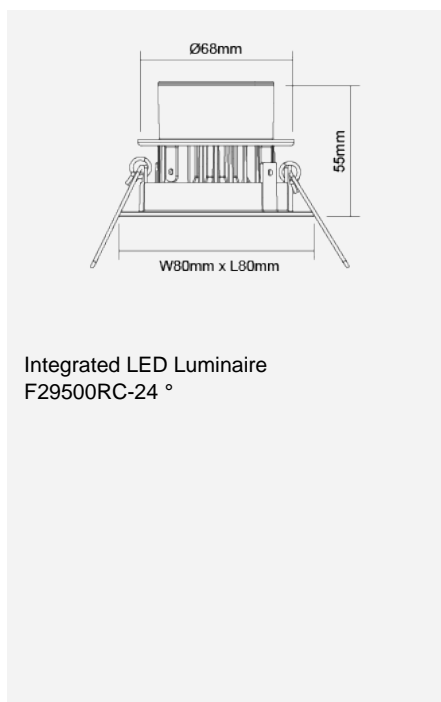

# SIENA Adjustable Recessed Downlight (Integrated)

Product Code:

**F29500RC**

Electrical Data	
Voltage (V)	220-240V
Product Data	
Product Wattage (W)	7.5
Beam Angle ( ° )	24, 36
Tilting Angle ( ° )	25
Colour Temperature (K)	Warmwhite (2800K), Coolwhite (4000K)
Colour Render Index (Ra)	>Ra80
Colour	White (WH26), Silver (SV26), Brushed Nickel (NI53)
Materials	Metal housing with diffuser
Protection Class	Class II
Dimmable	No
Weight (g)	188
Performance Data	
Max. Luminous Intensity (cd)	3300 [24 ° ], 1800 [36 ° ]
Luminous Flux (lm)	500
Luminous Efficacy (lm/W)	67
Rated Life (hrs)	25000
IP Rating	IP44
Product Dimensions	
Length (mm)	80
Width (mm)	80
Height (mm)	55
Cut-out (mm)	Ø68

Product Code: F29500RC

MEGAMAN® 2005-2018. All Rights Reserved.  
This document is for informational purpose only.

MEGAMAN® reserves the right to make changes from time to time in the interest of product developments without prior notification to any products herein.

[www.megaman.cc](http://www.megaman.cc)

m	Lux	Ø cm
0.5	13200	21
1	3300	43
1.5	1467	64
2	825	85

Beam angle = 24°

F29500RC-36 °

m	Lux	Ø cm
0.5	7200	32
1	1800	65
1.5	800	97
2	450	130

Beam angle = 36°

Product Code: F29500RC