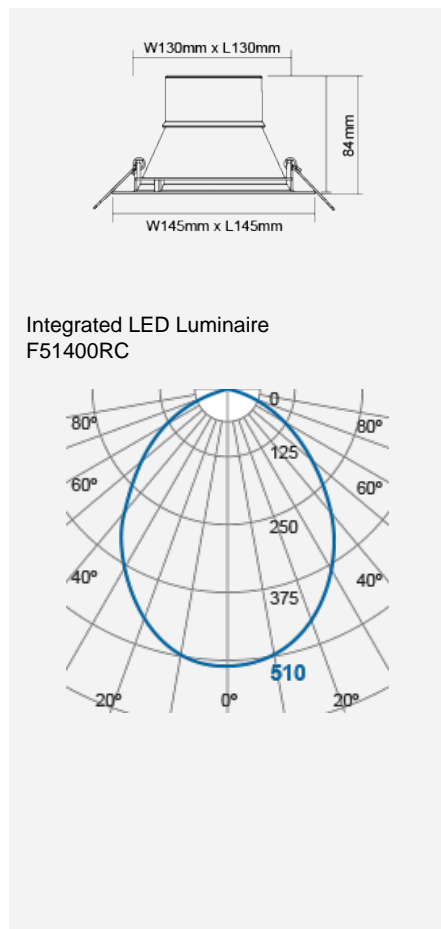

SIENA Recessed Downlight (Integrated)

Product Code:

F51400RC

Electrical Data	
Voltage (V)	220-240V
Power Factor	>0.9
Product Data	
Product Wattage (W)	12.5
Colour Temperature (K)	Warmwhite (2800K), Coolwhite (4000K), Daylight (6500K)
Colour Render Index (Ra)	>Ra80
Colour	White (WH26), Silver (SV26)
Materials	Metal housing with plastic diffuser
Protection Class	Class I
Dimmable	No
Weight (g)	245
Performance Data	
Luminous Flux (lm)	950
Luminous Efficacy (lm/W)	76
Rated Life (hrs)	25000
IP Rating	IP44
Product Dimensions	
Diameter (mm)	145
Length (mm)	145
Height (mm)	84
Cut-out (mm)	W130 x L130

www.megaman.cc

m	Lux	Ø cm
0.5	2040	100
1	510	200
1.5	227	300
2	128	400

Beam angle = 90°

Product Code: F51400RC

MEGAMAN® 2005-2018. All Rights Reserved.

This document is for informational purpose only.

MEGAMAN® reserves the right to make changes from time to time in the interest of product developments without prior notification to any products herein.