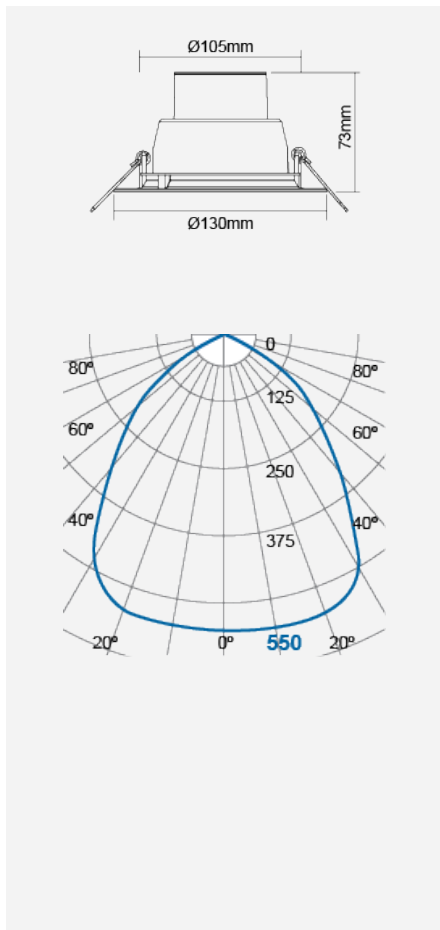

SIENA SR Recessed Downlight (Integrated)

Product Code:

F54000RC

Electrical Data	
Voltage (V)	220-240V
Power Factor	>0.9
Product Data	
Product Wattage (W)	6
Colour Temperature (K)	Warmwhite (2800K), Coolwhite (4000K), Daylight (6500K)
Colour Render Index (Ra)	>Ra80
Colour	White (WH26), Silver (SV26)
Materials	Die-cast aluminium trim with specular reflector
Protection Class	Class II
Dimmable	No
Performance Data	
Luminous Flux (lm)	550
Luminous Efficacy (lm/W)	92
Rated Life (hrs)	50000
IP Rating	IP44
Product Dimensions	
Diameter (mm)	130
Height (mm)	73
Cut-out (mm)	Ø130
Remarks: UGR 22 Shielding Angle: Up to 25 °	

www.megaman.cc

m	Lux	Ø cm
0.5	2200	100
1	550	200
1.5	244	300
2	138	400

Beam angle = 90°

Product Code: F54000RC

MEGAMAN® 2005-2018. All Rights Reserved.

This document is for informational purpose only.

MEGAMAN® reserves the right to make changes from time to time in the interest of product developments without prior notification to any products herein.